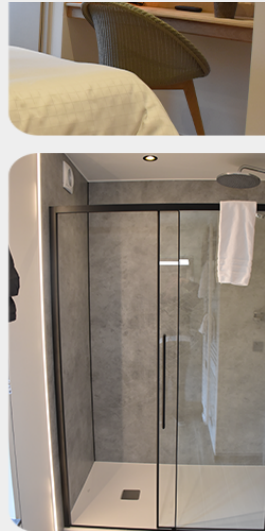

Brasserie du Simonis

Attribution : (P. Renard)

Useful information

Category : Hotel

Type of accommodation : Hotels

Rating : 3 stars

Description

Facilities