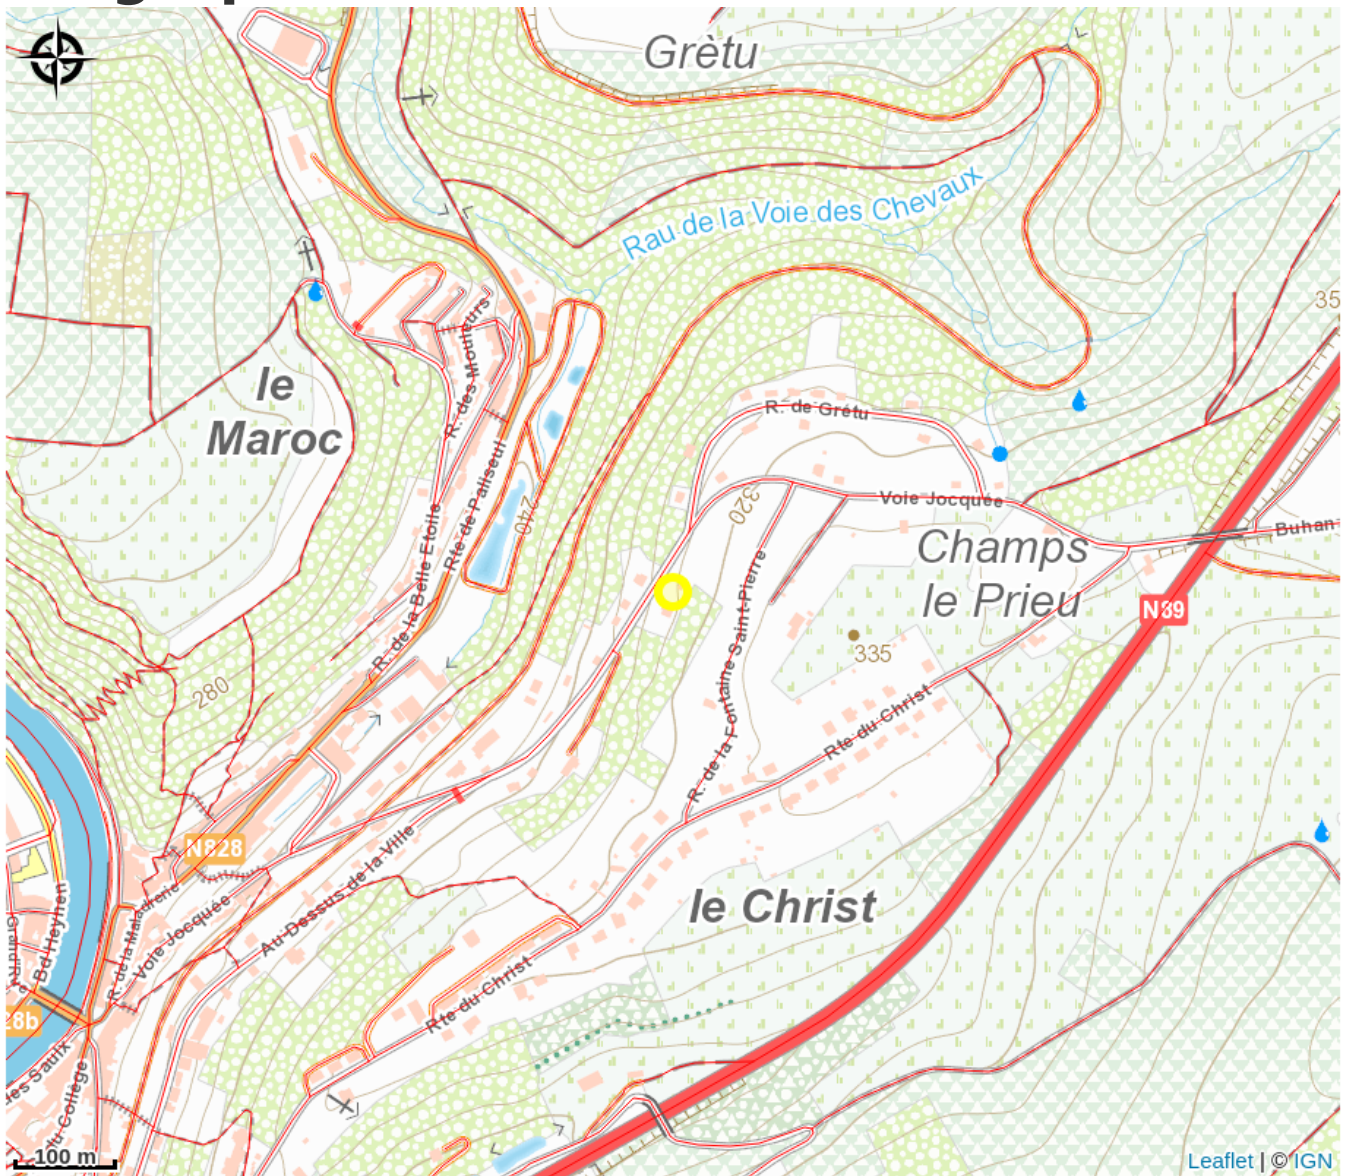

Le Mirador

Attribution : (Le Mirador)

Useful information

Category : Cottage

Type of accommodation : Rural
gîte

Rating : Expired

Description

Facilities

Geographical location

All useful information

Contact

54 Voie Jocquée, 6830 - Bouillon