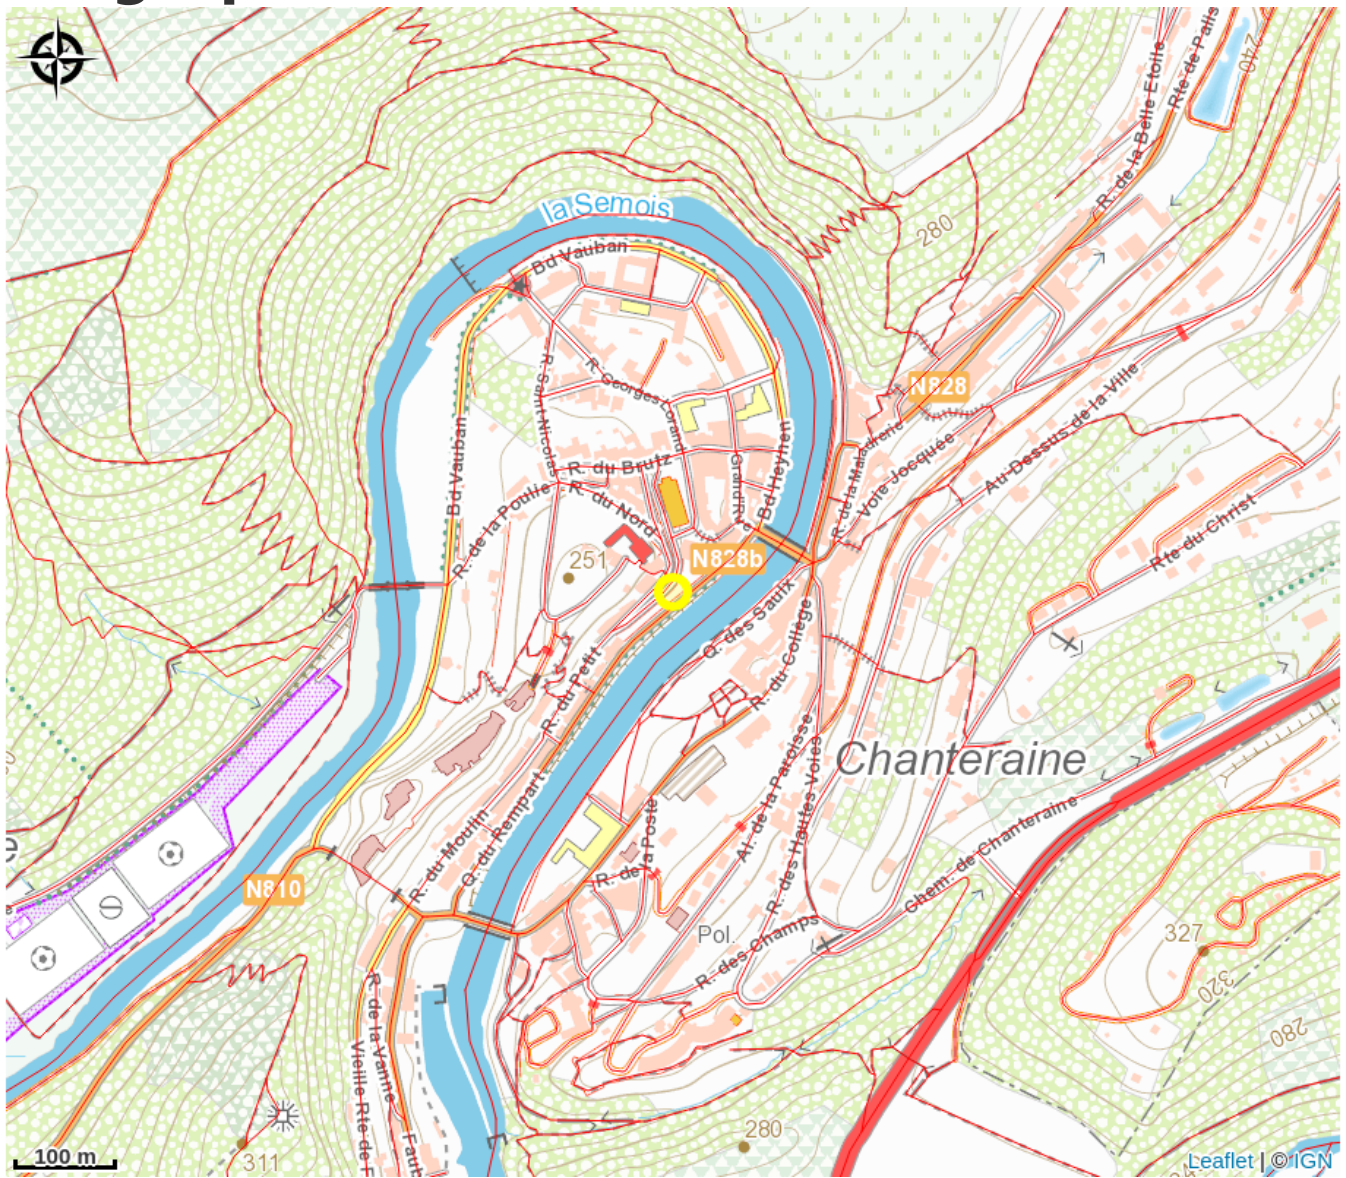

Musée ducal

Attribution : (Libre de droit)

Useful information

Category : Discovery and recreation

Description

Discovery categories

Museum/Interpretation centre.

Facilities

Geographical location

All useful information

Contact

1-3 Rue du Petit, 6830 - Bouillon