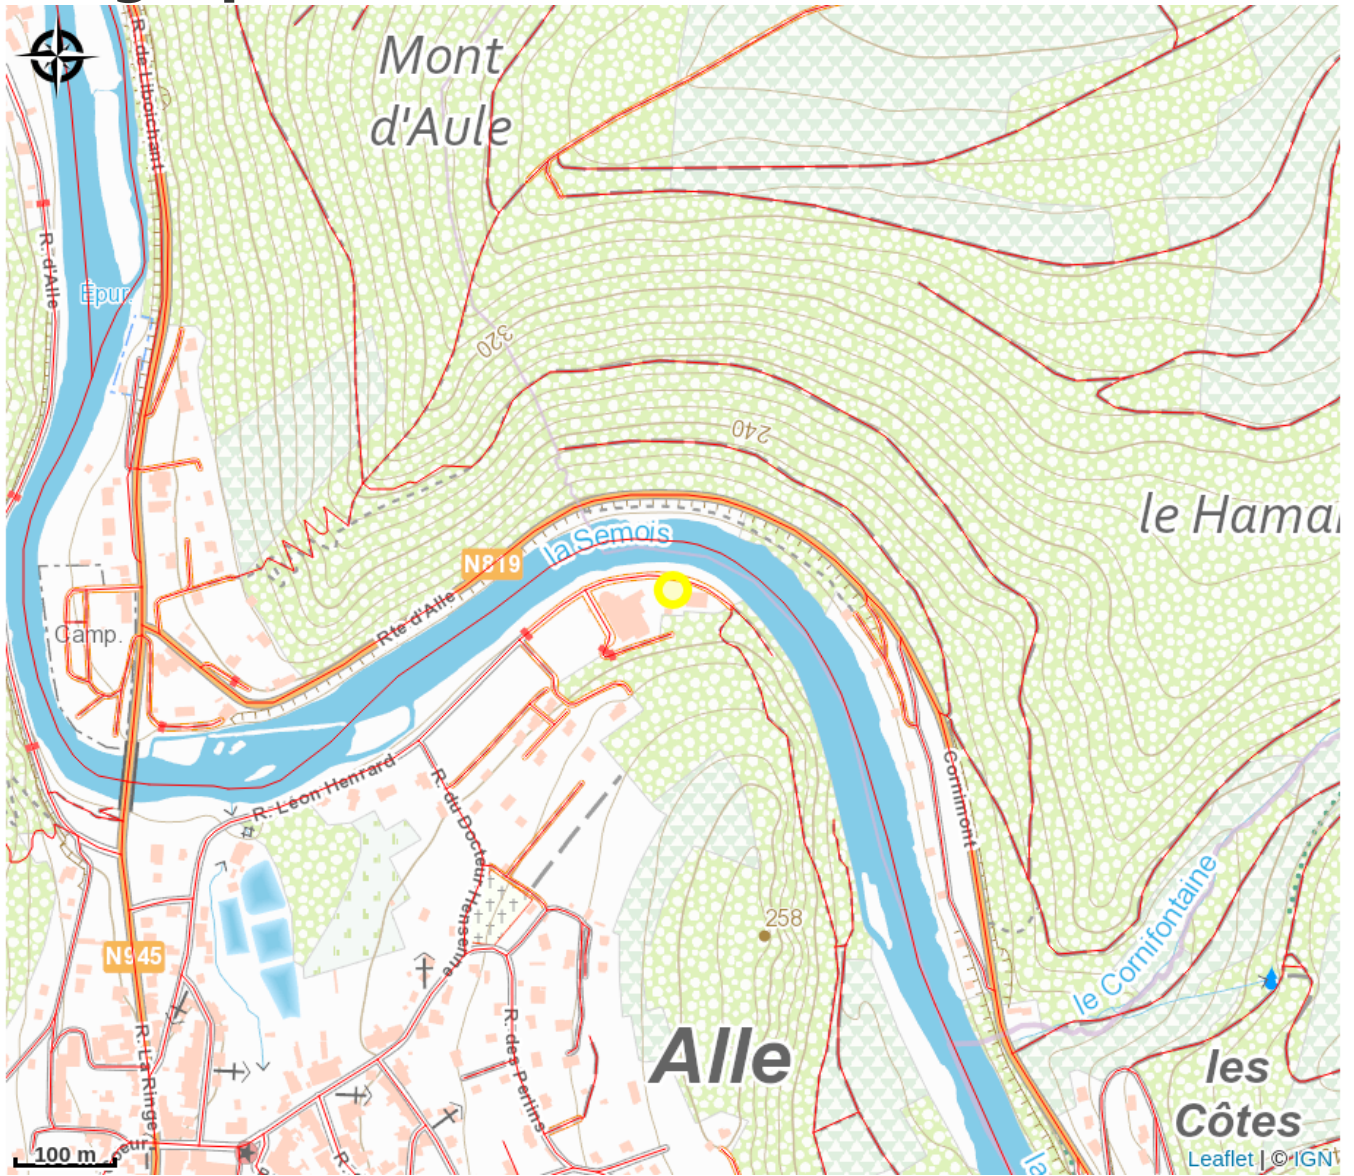

RECREALLE

Attribution : (Récréalle)

Useful information

Category : Discovery and recreation

Description

Magnificent recreation complex situated on the banks of the Semois. A place of peace and relaxation. Location: 20 km from Bouillon and 40 km from Charleville.

Entertainment categories

Leisure, Leisure centre, Sport and physical activity, Monkey bars, climbing, Bowling, Canoeing/kayaking/pedalo-ing, Minigolf, Sailing, Paintball, Skating, Hiking, Archery, Electric bike, Cycle touring, Mountain biking.

Facilities

Label

Geographical location

All useful information

Contact

16 Rue Léon Henrard, 5550 - Alle