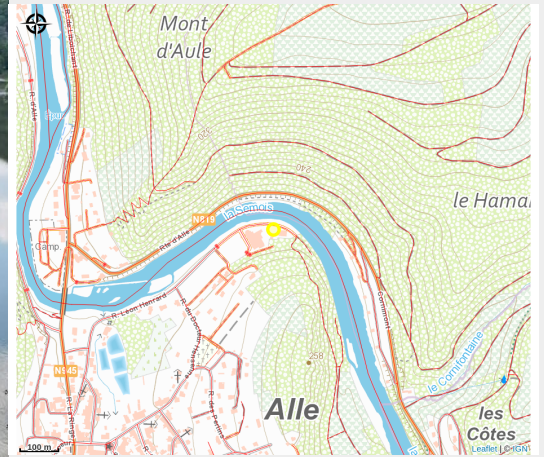

RECREALLE

Attribution : (Récréalle)

Useful information

Category : Discovery and recreation

Description

Magnificent recreation complex situated on the banks of the Semois. A place of peace and relaxation. Location: 20 km from Bouillon and 40 km from Charleville.