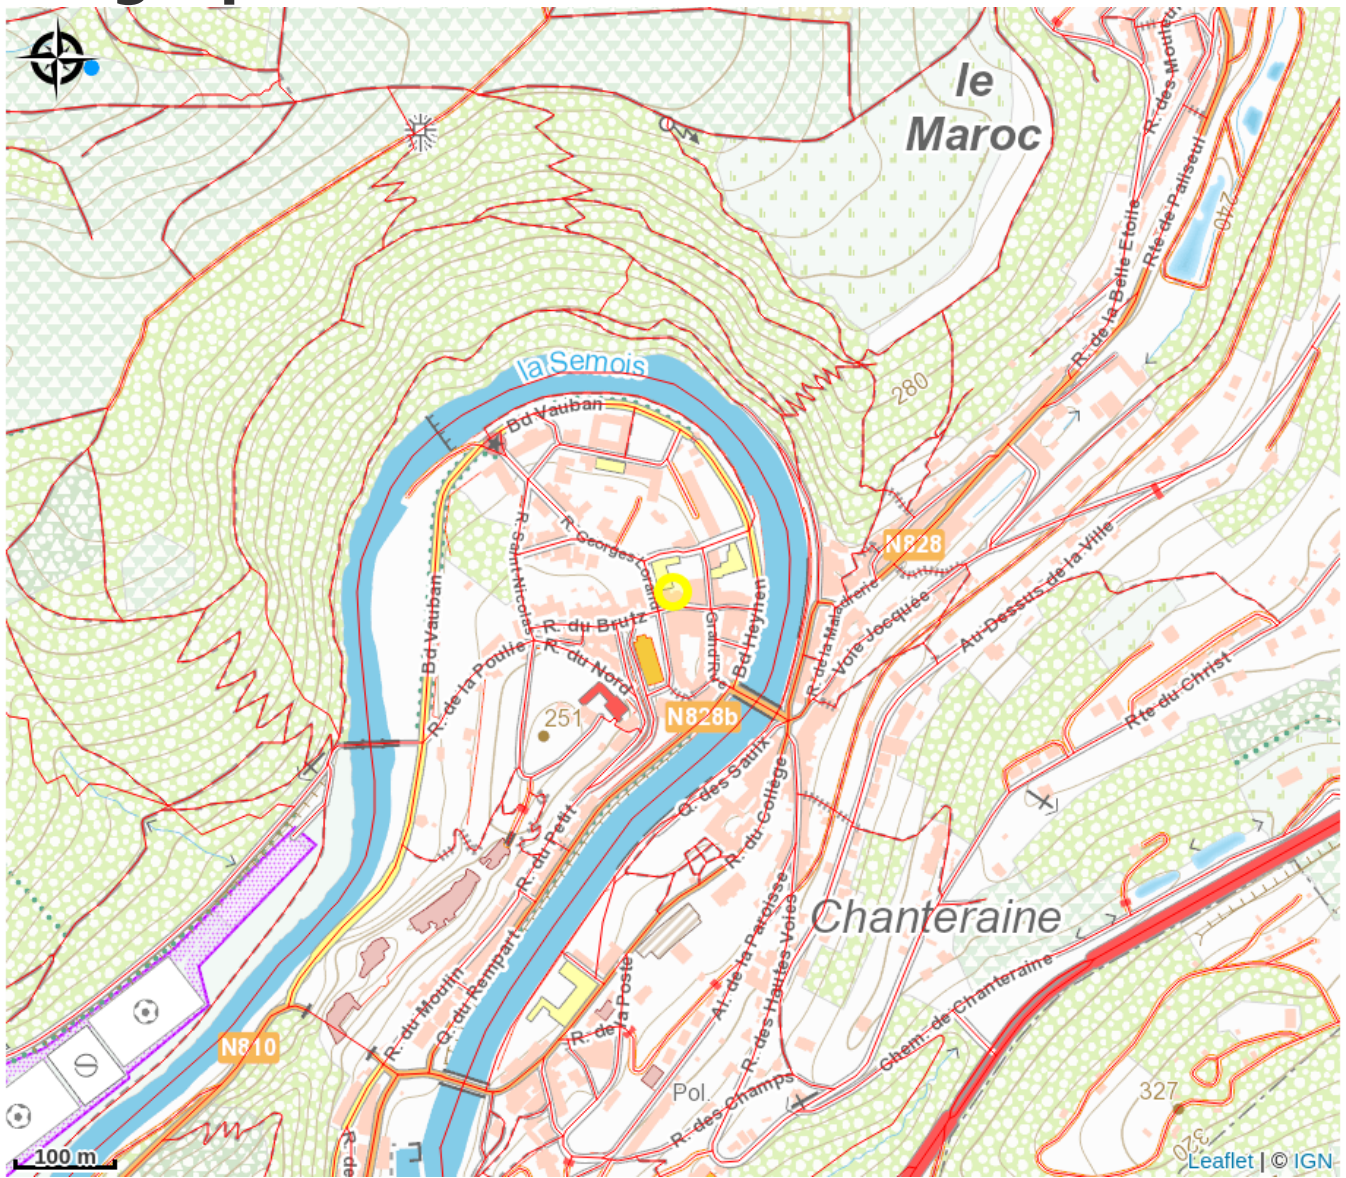

Medieval city of Bouillon

Attribution : (FTLB-PWillems)

Useful information

Category : Discovery and recreation

Description

Discovery categories

Built heritage, District/Village/Town.

Geographical location

All useful information

Contact

6830 - Bouillon