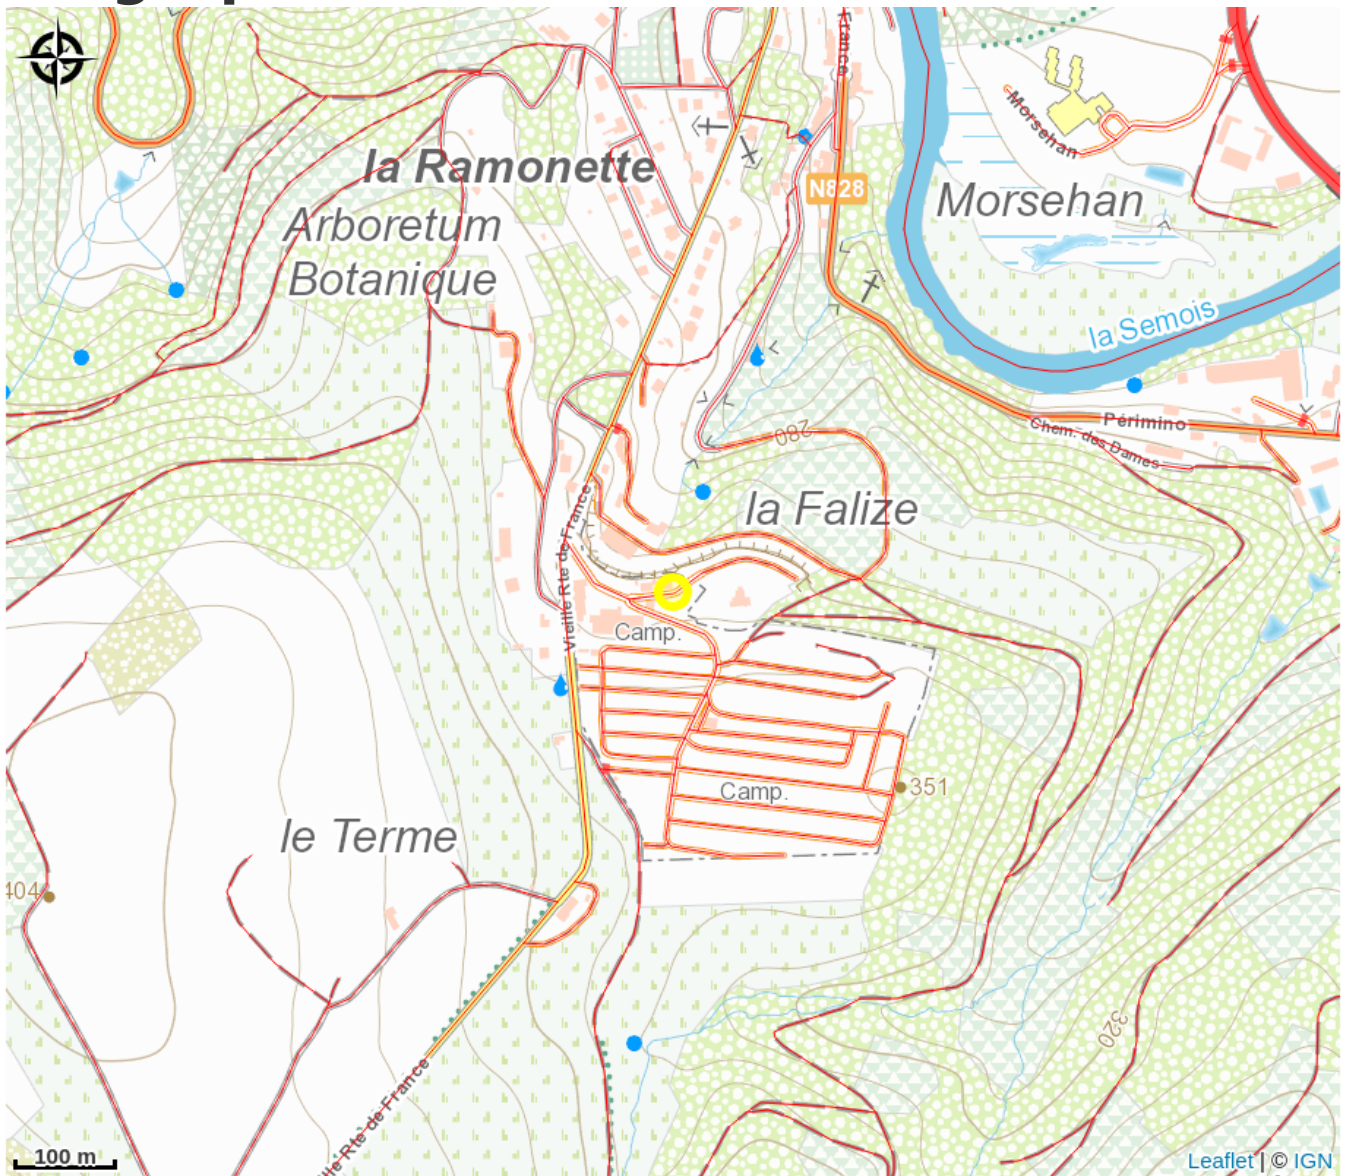

Indoor swimming pool - Moulin de la Falize

No photo

Useful information

Category : Discovery and recreation

Description

Entertainment categories

Leisure, Waterpark, Sport and physical activity, Swimming.

Facilities

Geographical location

All useful information

Contact

62 Vieille Route de France, 6830 -
Bouillon