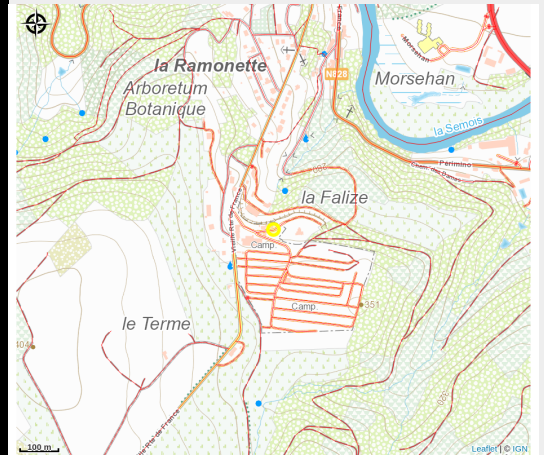

Indoor swimming pool - Moulin de la Falize

No photo

Useful information

Category : Discovery and recreation

Description

Entertainment categories

Leisure, Waterpark, Sport and physical activity, Swimming.

Facilities

Geographical location

All useful information

Contact

62 Vieille Route de France, 6830 -
Bouillon