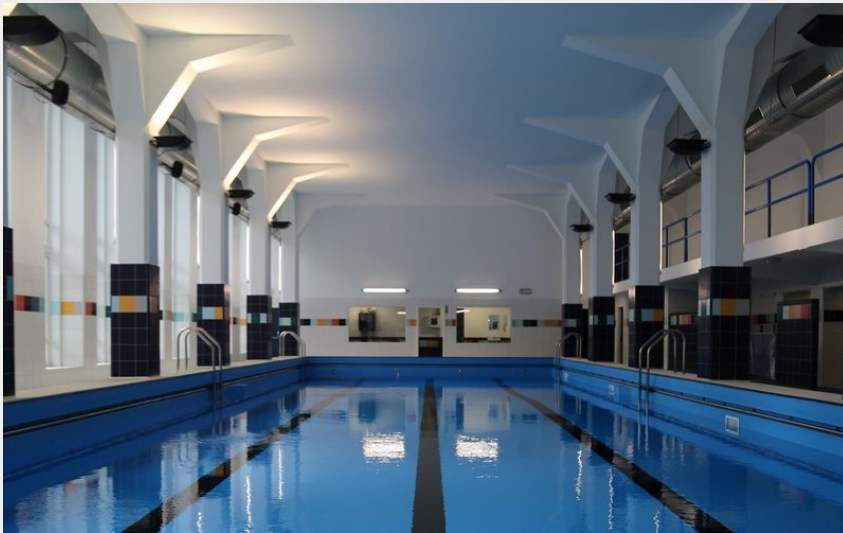

Indoor swimmin pool - Institut Saint-Joseph

Attribution : (ww.paliseul.be)

Useful information

Category : Discovery and recreation

Description

Entertainment categories

Leisure, Waterpark, Sport and physical activity, Swimming.