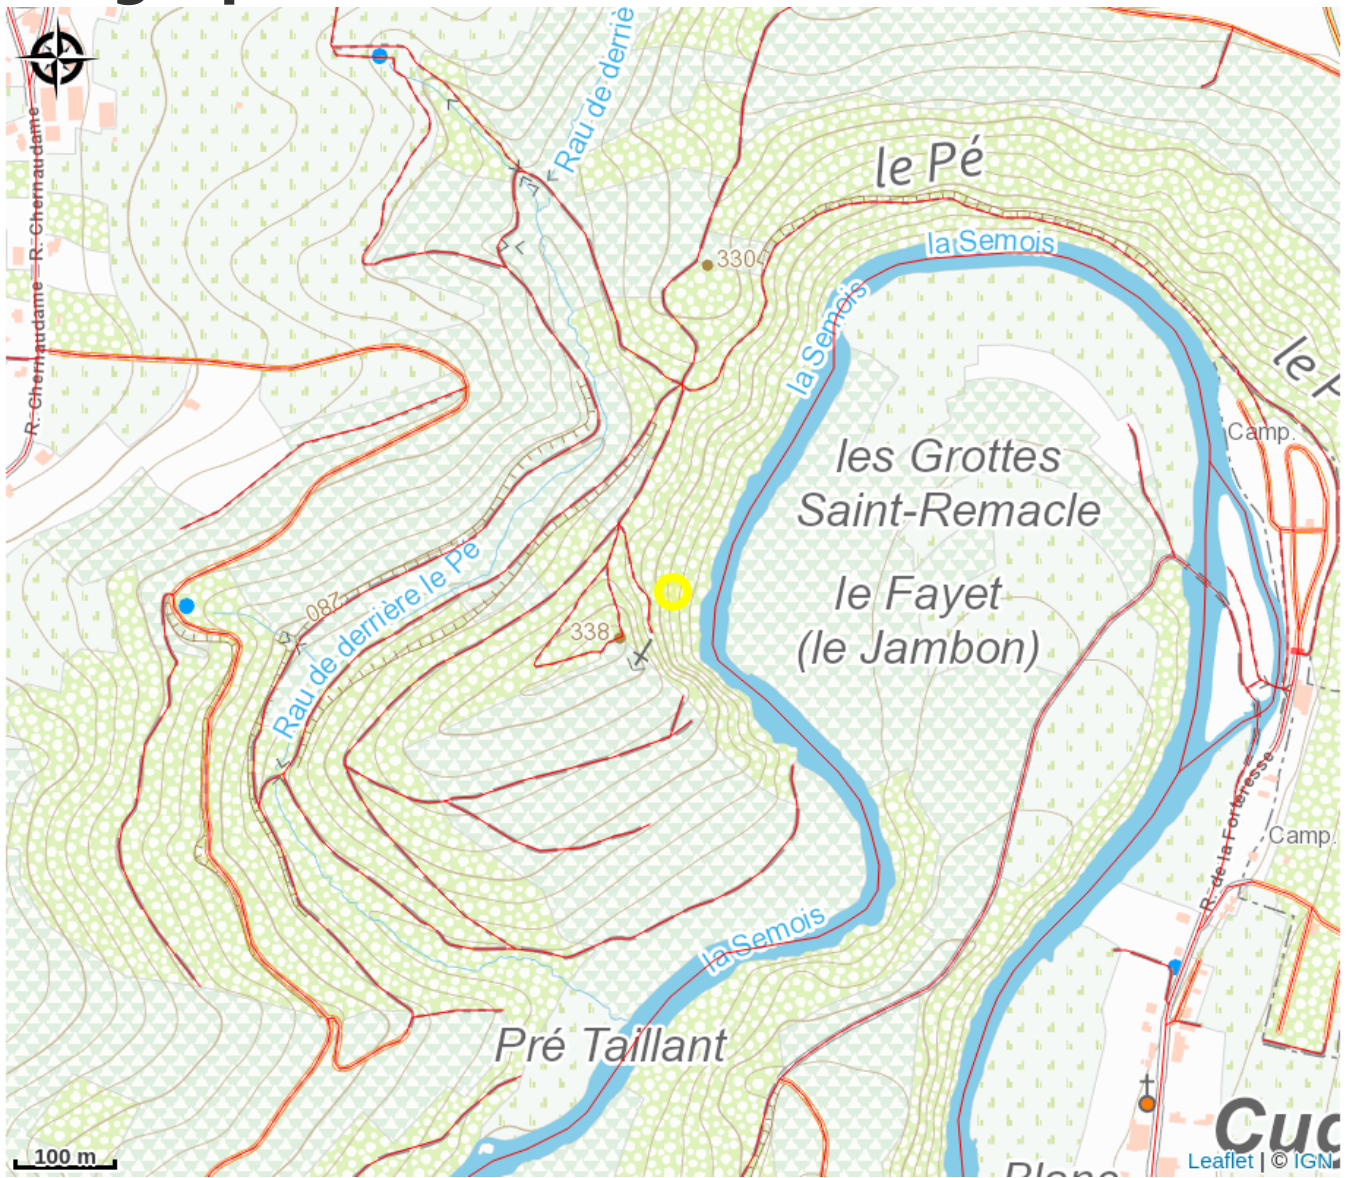

The cave and the legend of Saint-Remacle

Attribution : (C. François)

Useful information

Category : Discovery and recreation

Description

Discovery categories

Folklore and tradition, Stories and legends.

Geographical location