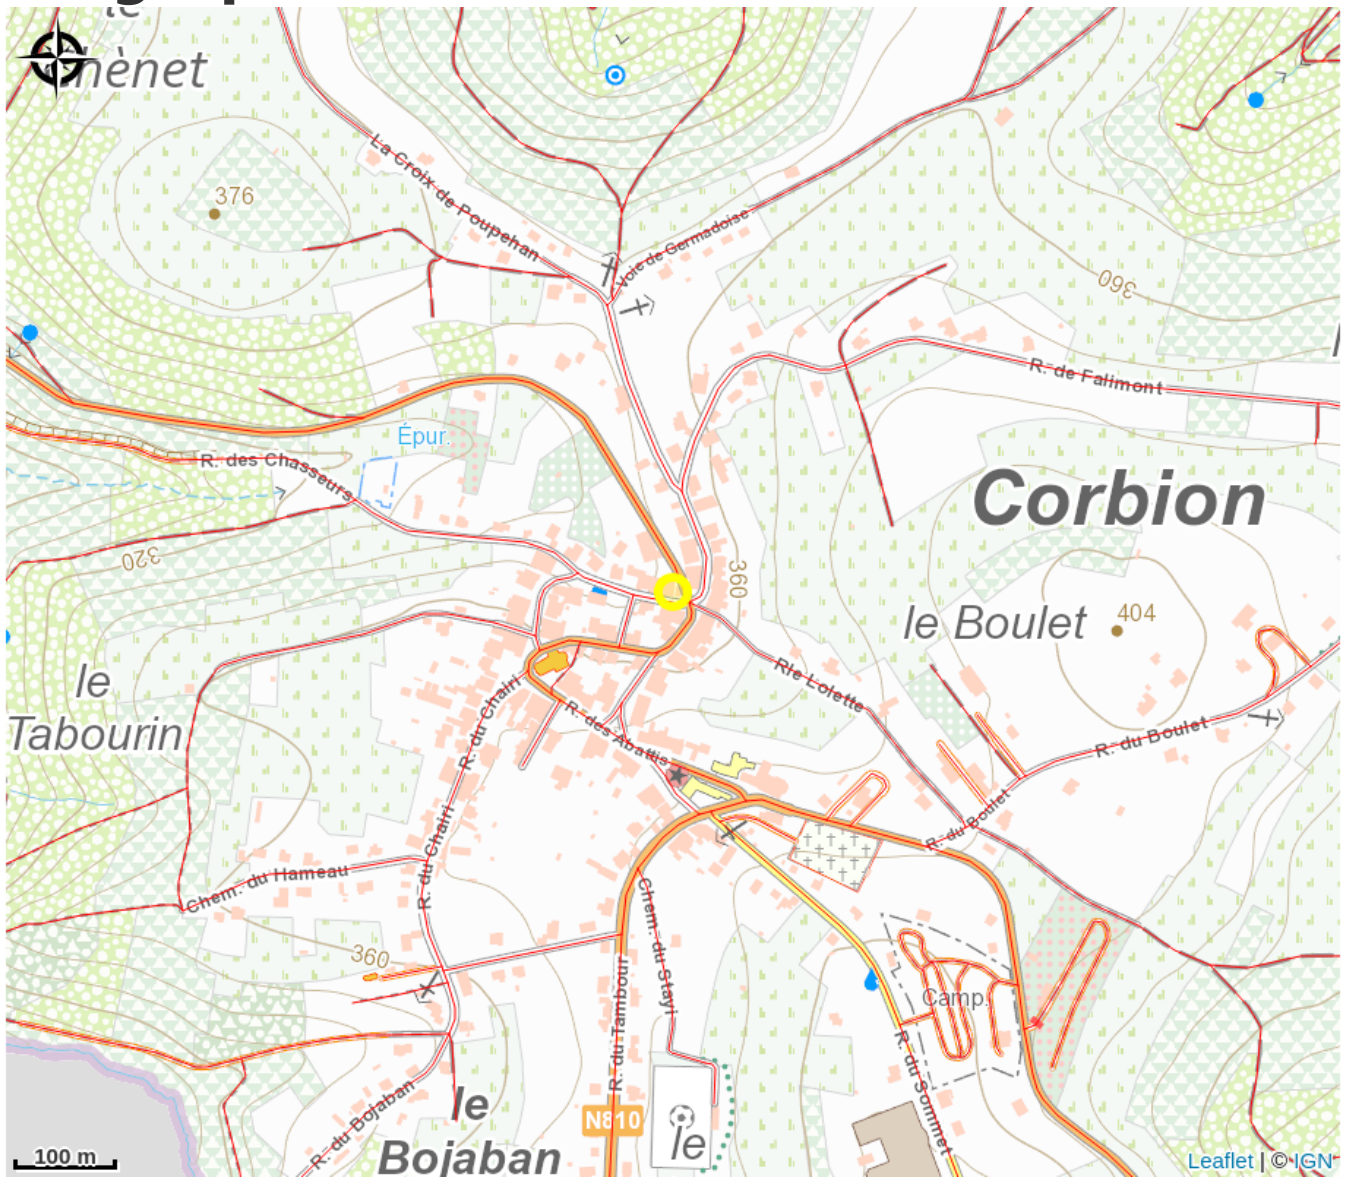

# Corbion

Attribution : (FTLB-PWillems)

## Useful information

Category : Discovery and recreation

# Geographical location