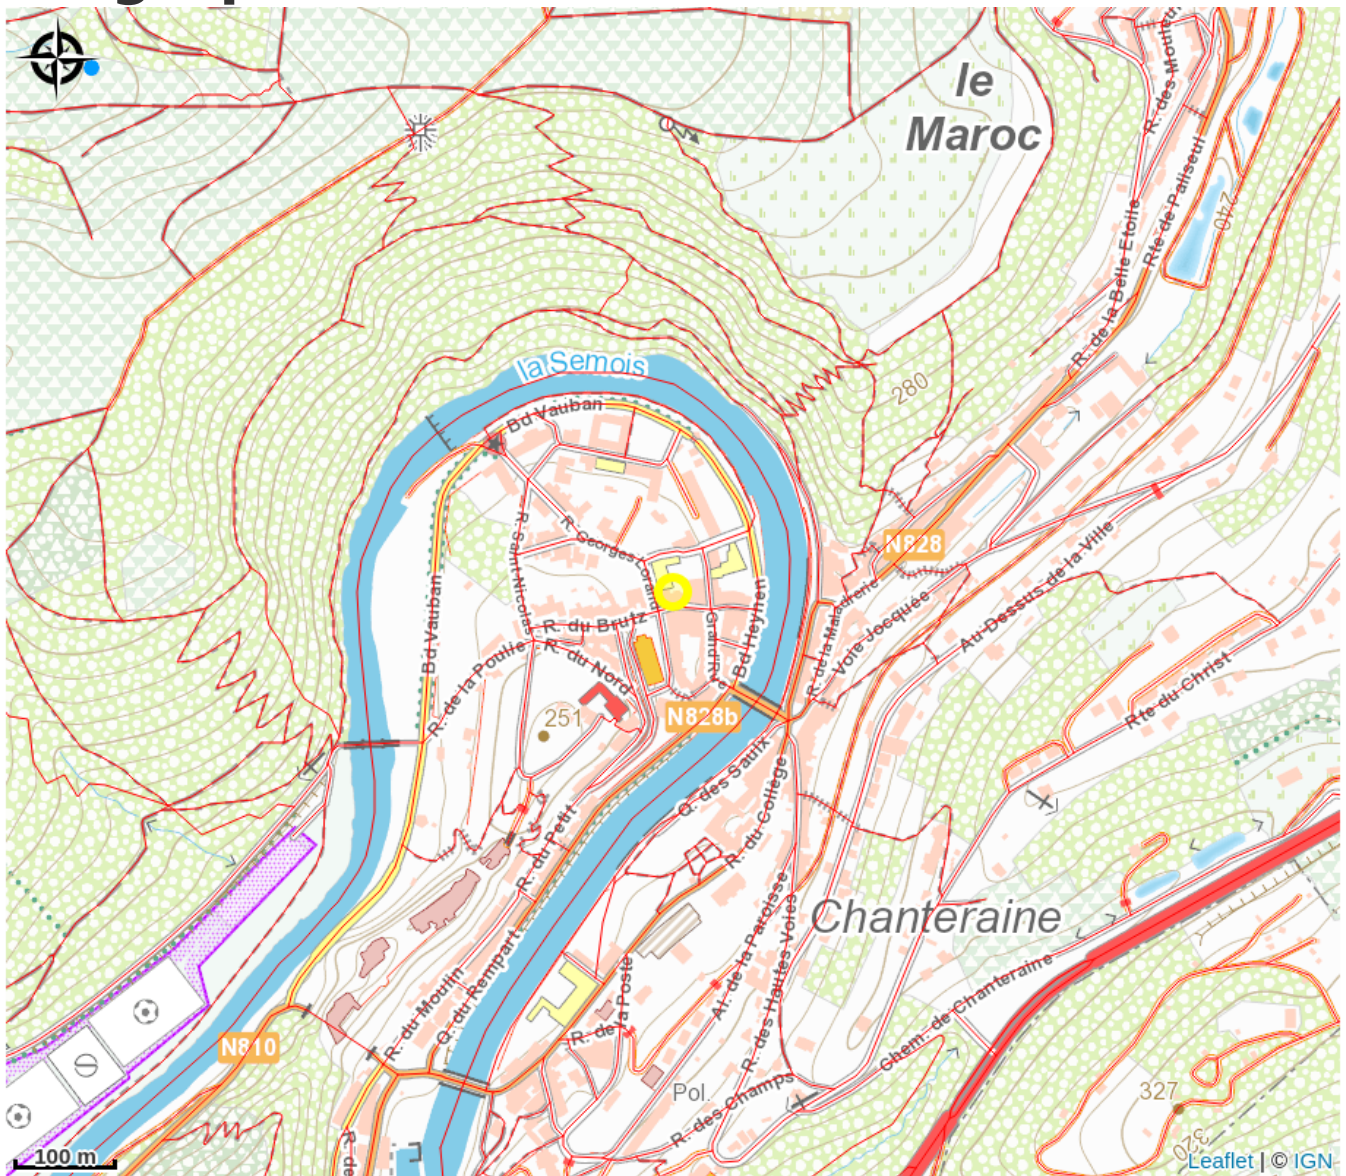

Playground of the safari parc of Bouillon

Attribution : (Libre de droit)

Useful information

Category : Discovery and recreation

Description

Entertainment categories

Leisure, Leisure centre.

Facilities

Geographical location

All useful information

Contact

chemin de Chanteraine, 6830 - Bouillon