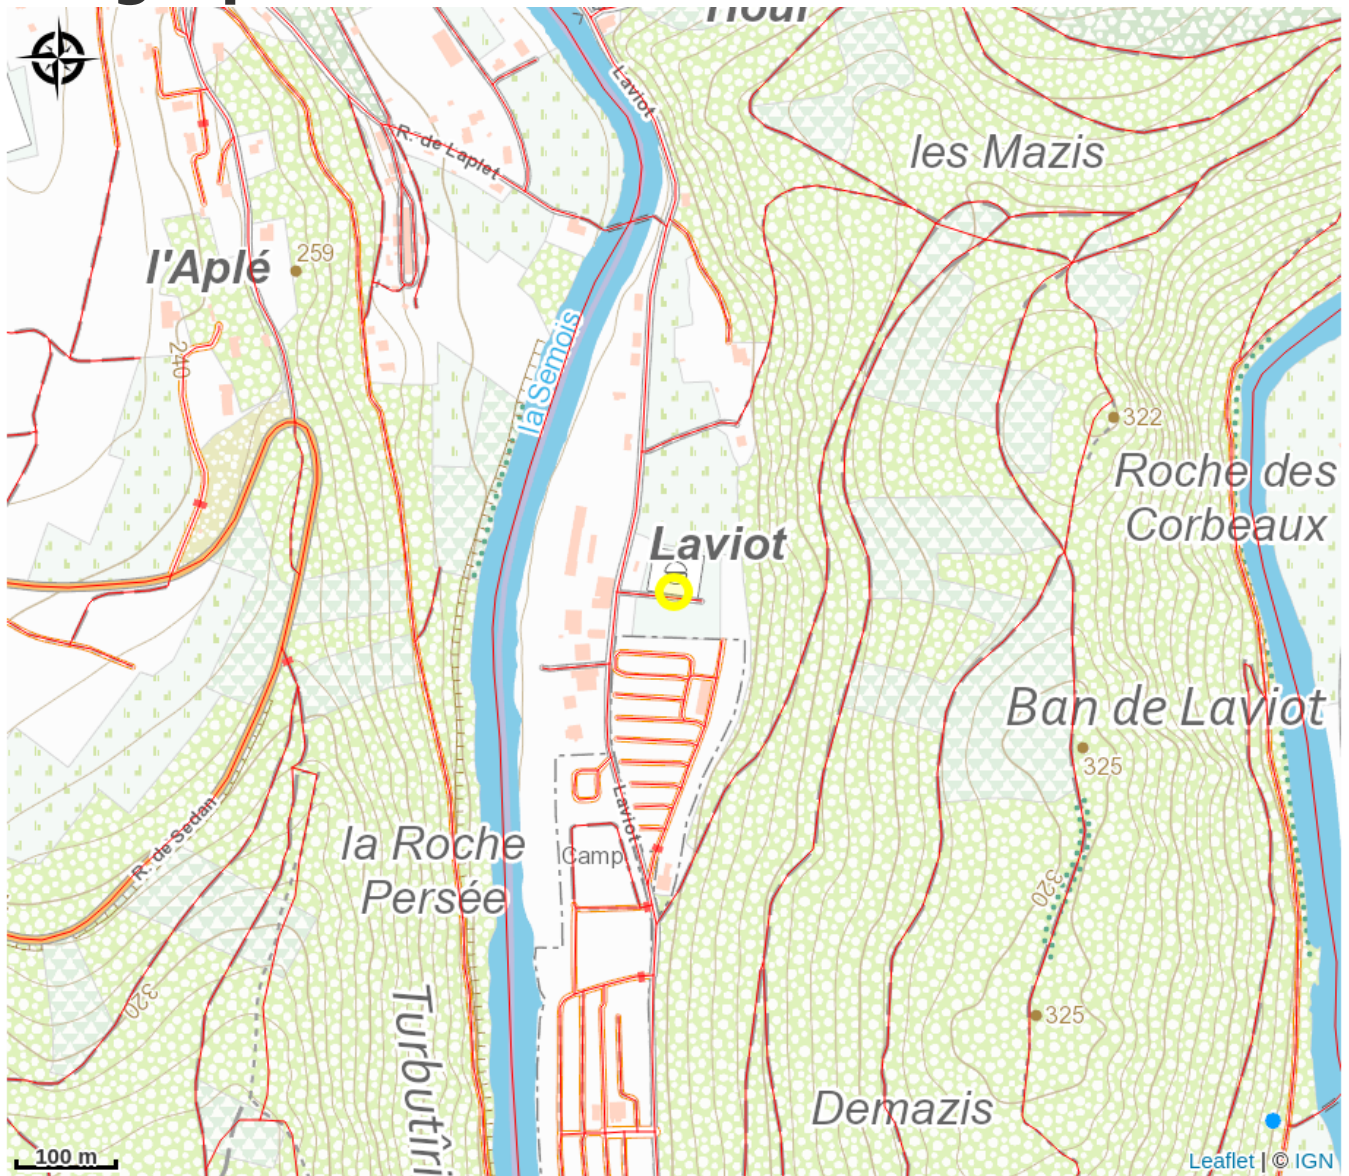

Laviot, le hameau à l'état pur

Attribution : (P.Willems/FTLB)

Useful information

Category : Discovery and recreation

Description

Discovery categories

Built heritage, District/Village/Town.

Geographical location

All useful information

Contact

Laviot, 6830 - Laviot