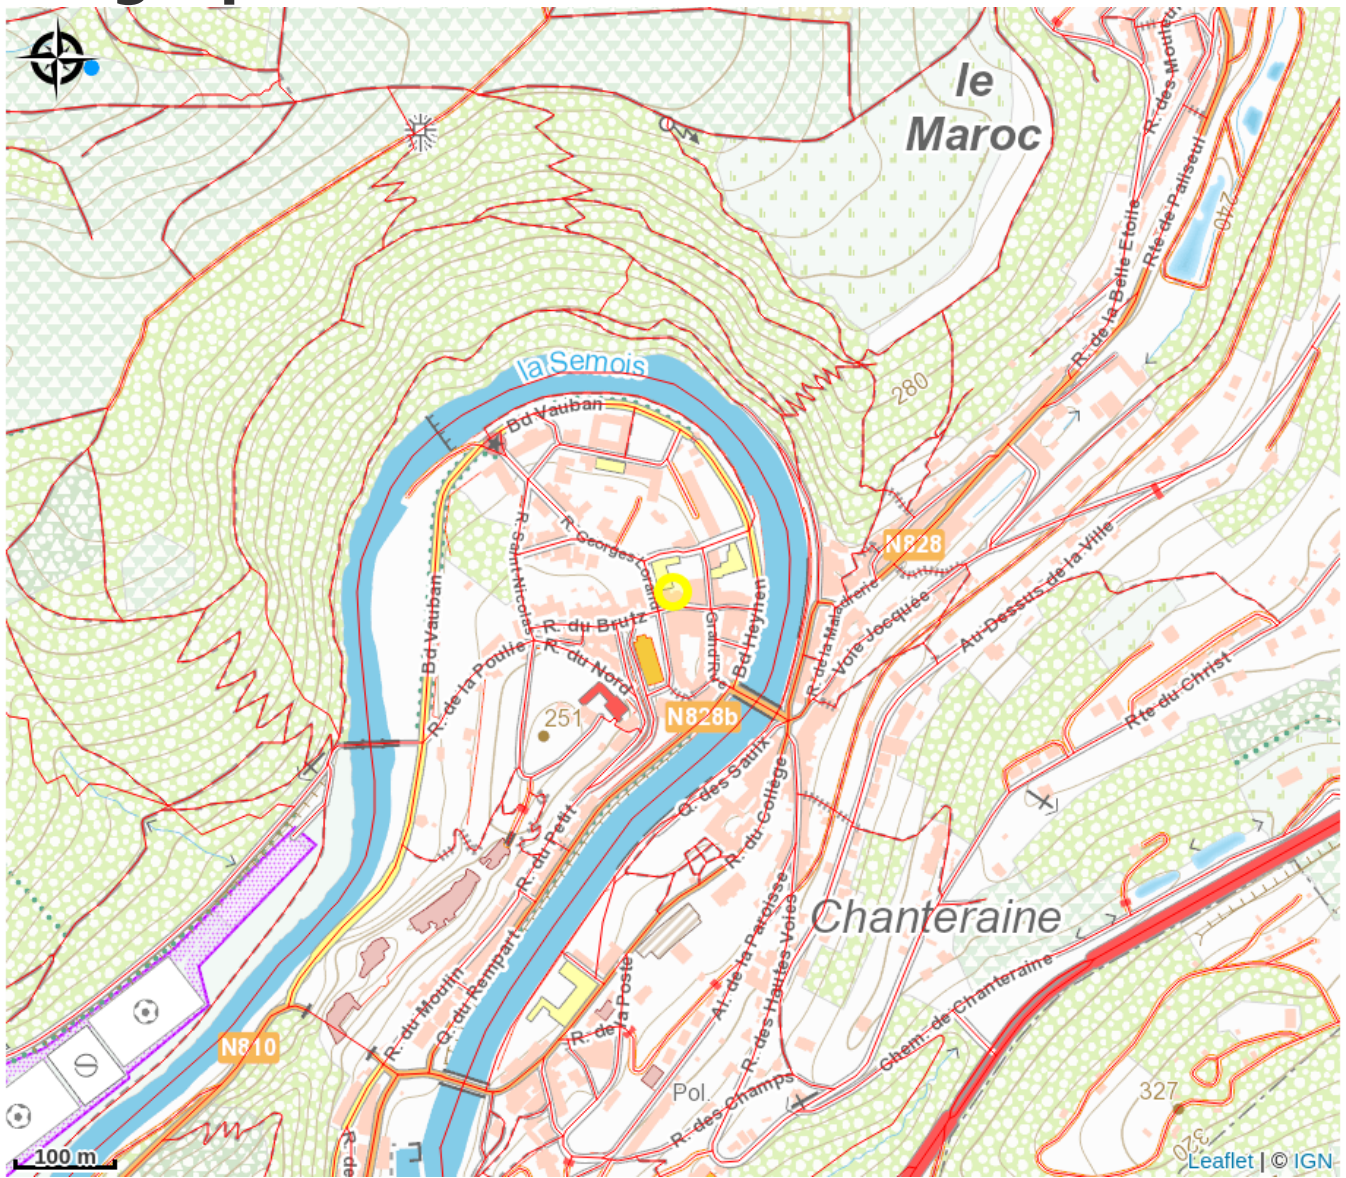

Promenades en famille sur la commune de Bouillon

Attribution : (MTBA IGN)

Useful information

Category : Discovery and recreation

Description

Entertainment categories

Sport and physical activity, Hiking.

Geographical location

All useful information

Contact

6830 - Bouillon