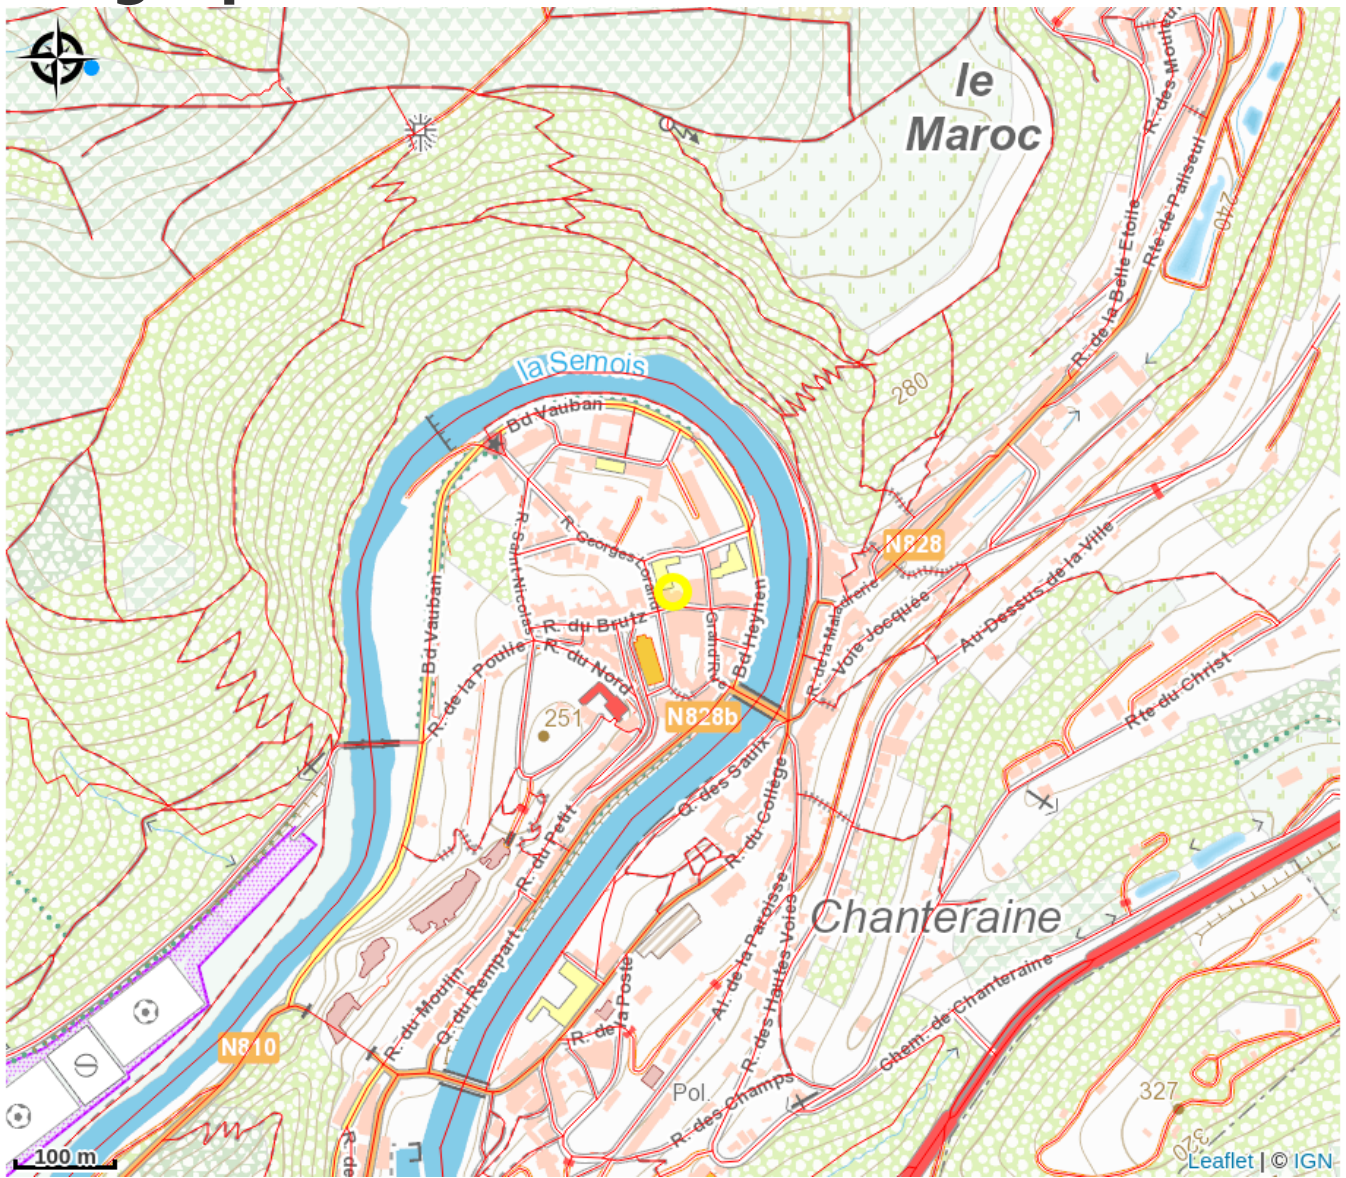

Les promenades de Bouillon

Attribution : (MTBA IGN)

Useful information

Category : Discovery and recreation

Description

Entertainment categories

Sport and physical activity, Hiking.

Geographical location

All useful information

Contact

6830 - Bouillon