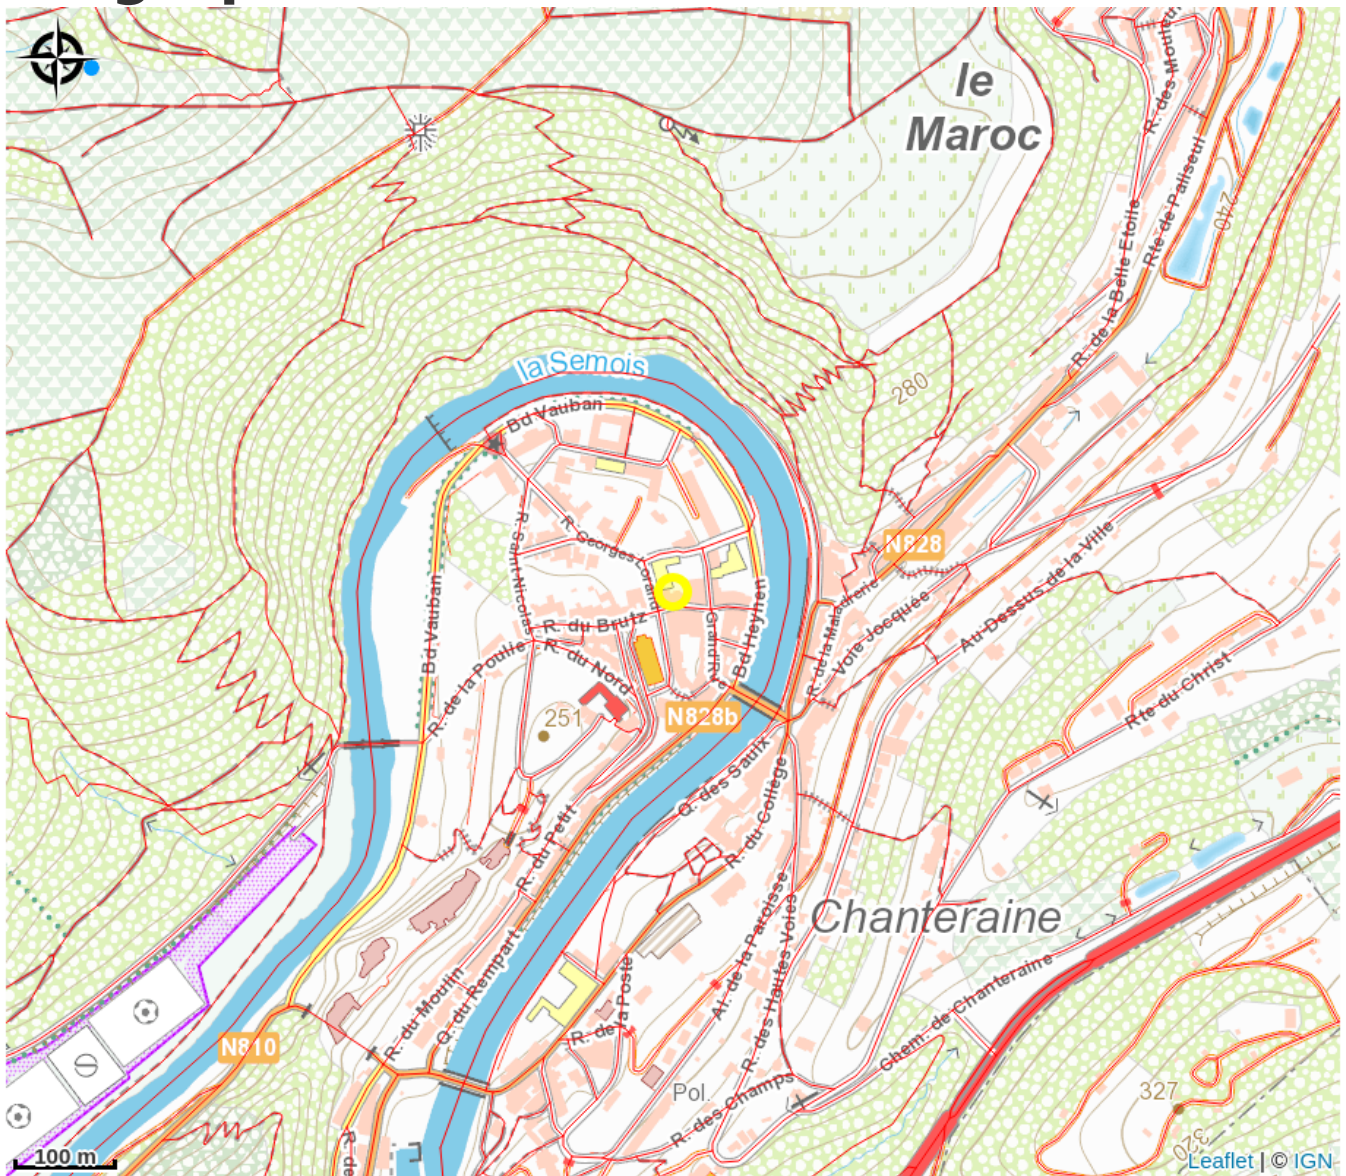

Chasse aux trésors

P. Willems
Attribution : (FTLB - P. Willems)

Useful information

Category : Discovery and recreation

Description

Entertainment categories

Leisure, Leisure centre.

Geographical location

All useful information

Contact

6830 - Bouillon