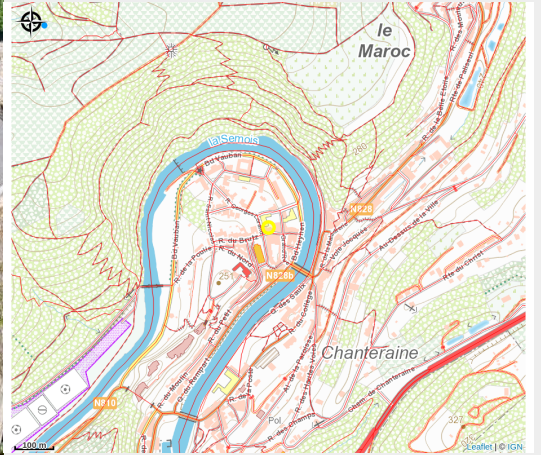

Chasse aux trésors

P. Willems
Attribution : (FTLB - P. Willems)

Useful information

Category : Discovery and recreation

Description

Entertainment categories

Leisure, Leisure centre.

Geographical location