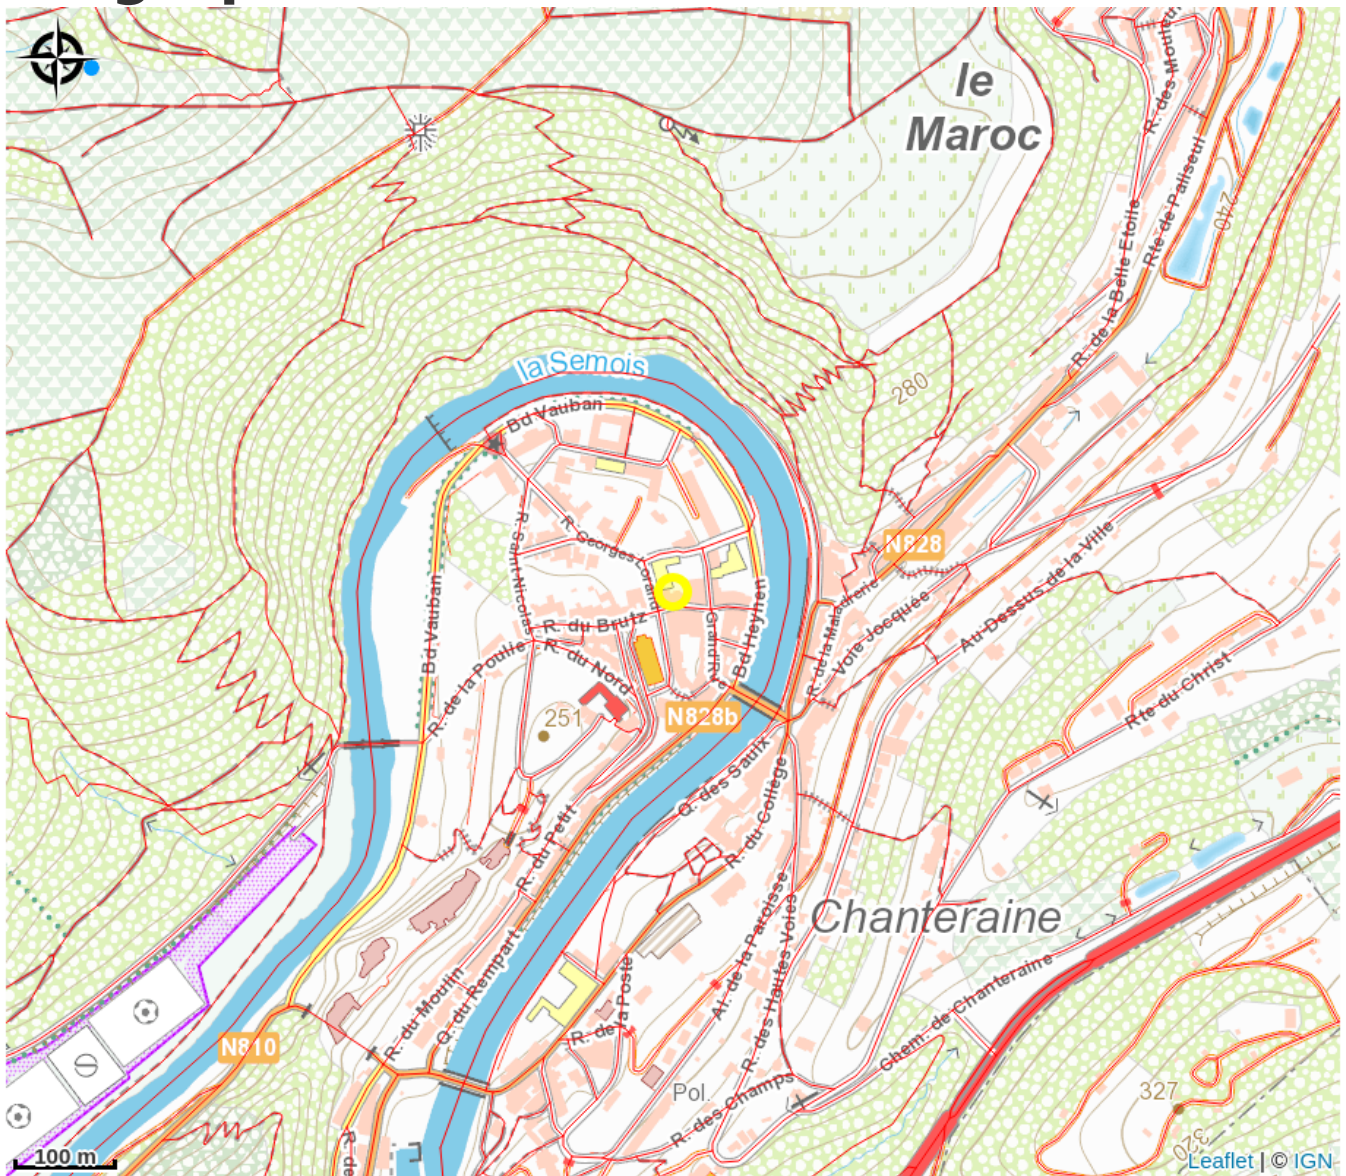

Visite guidée nocturne aux flambeaux

Attribution : (Royal Syndicat d'Initiative de B)

Useful information

Category : Discovery and recreation

Description

Entertainment categories

Leisure, Leisure centre.

Geographical location

All useful information

Contact

6830 - Bouillon