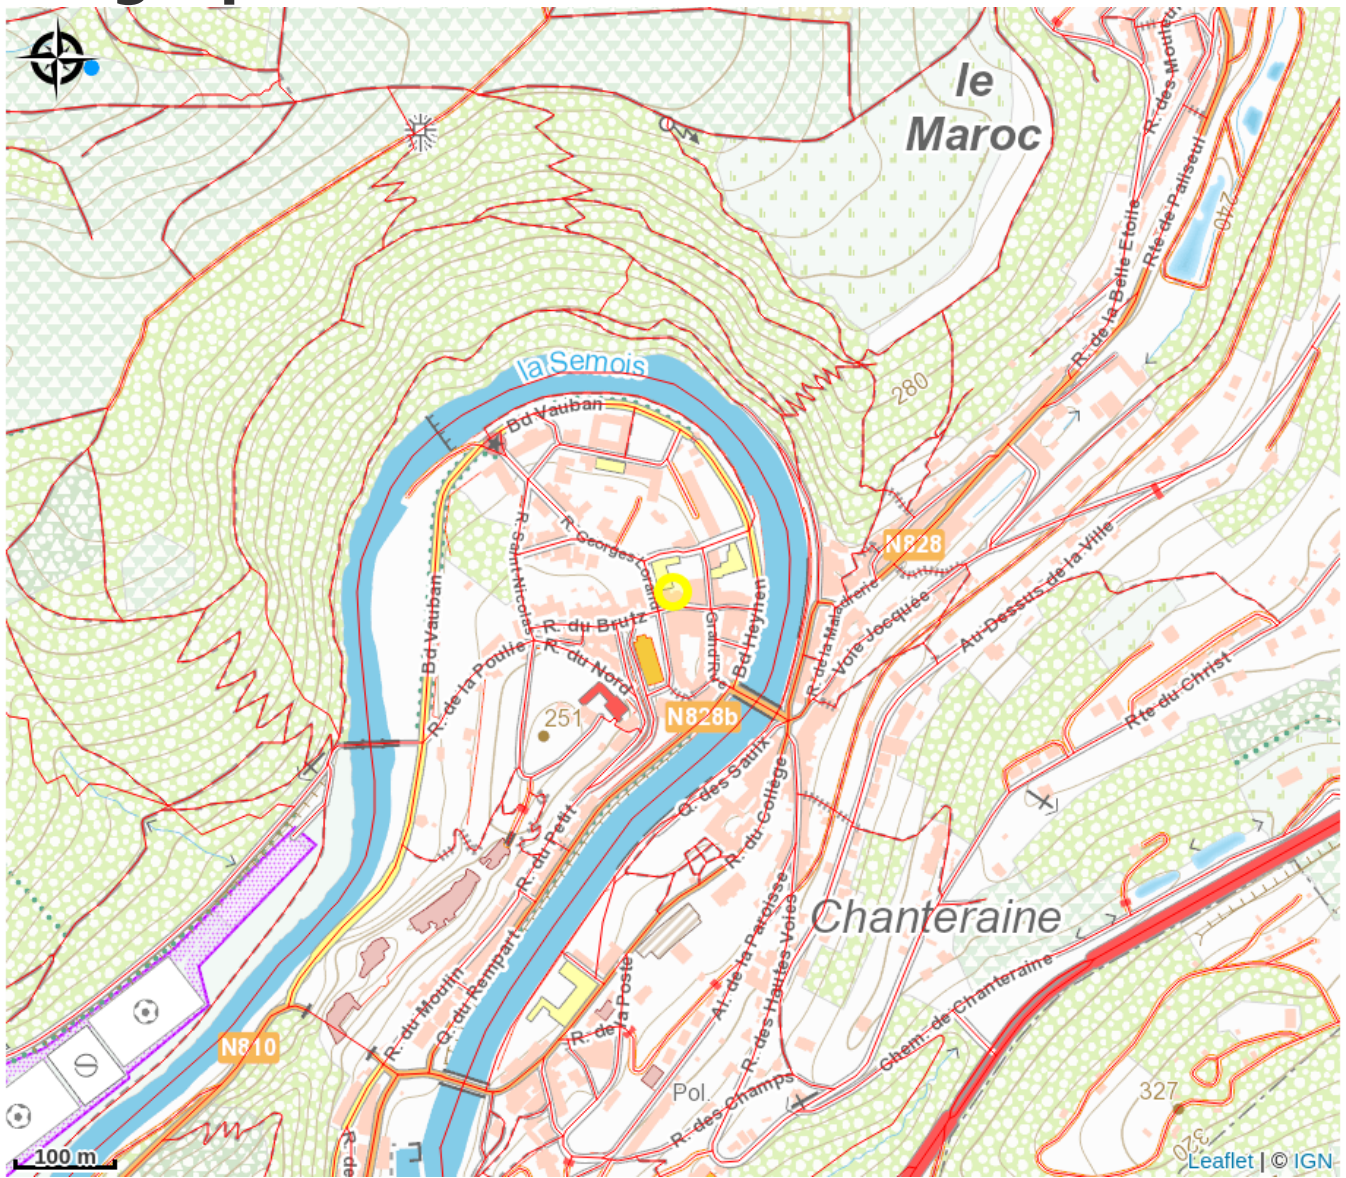

Visit of the brewery of Bouillon

Attribution : (P. Willems/FTLB)

Useful information

Category : Discovery and recreation

Description

Entertainment categories

Geographical location

All useful information