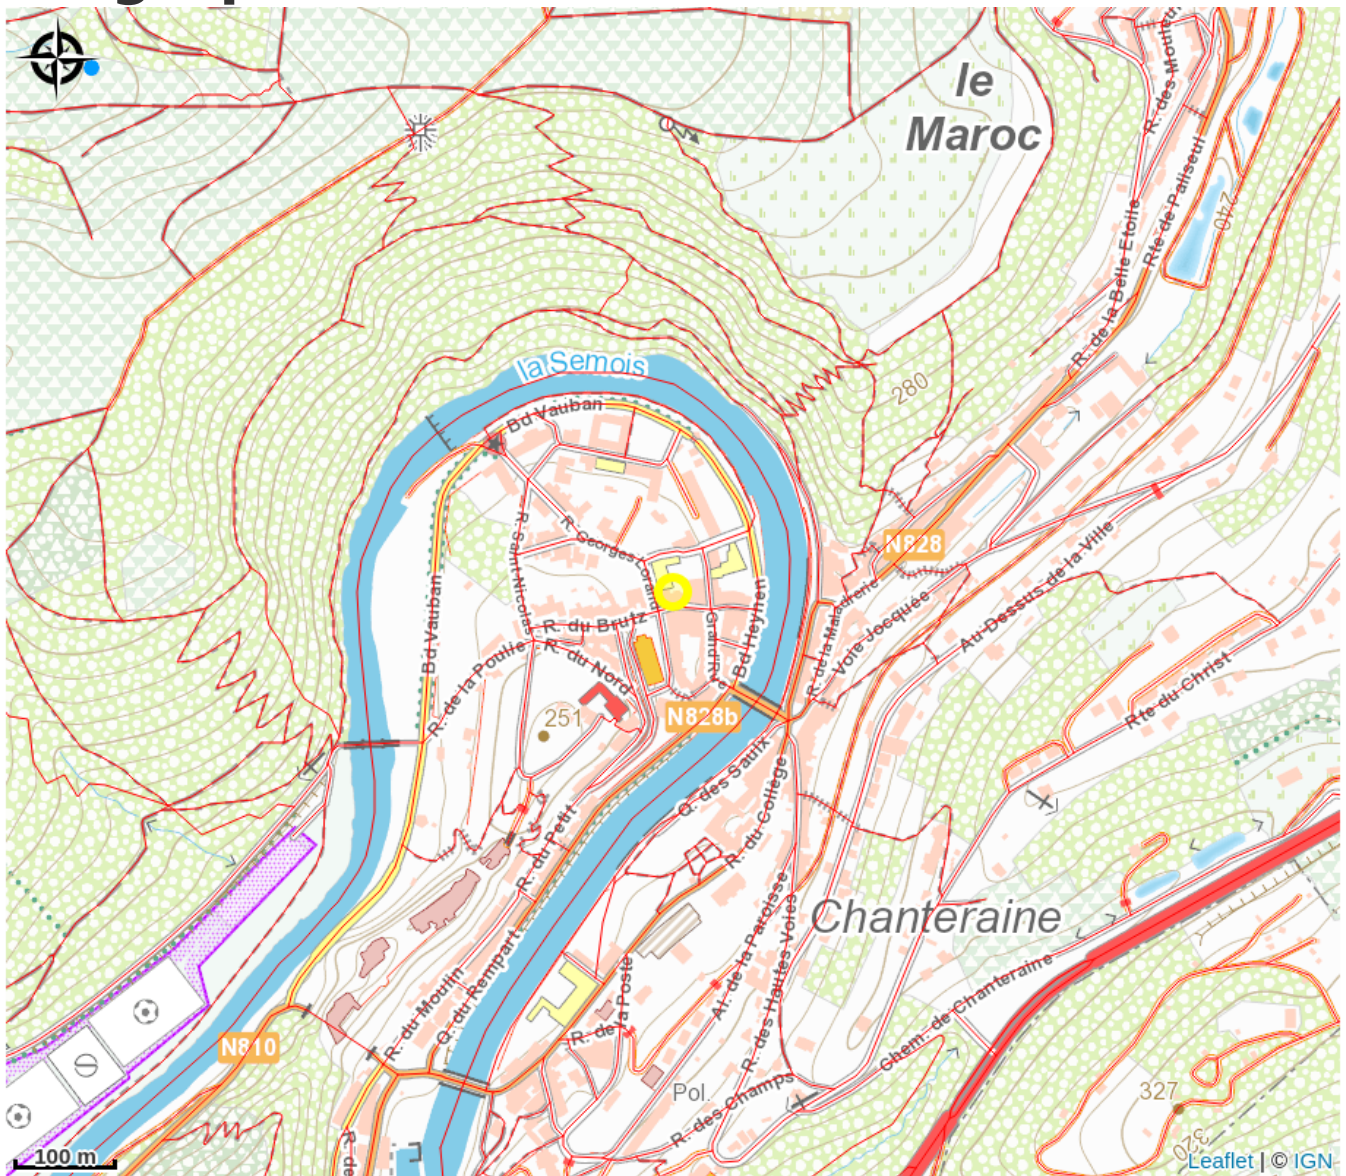

La grotte Notre-Dame de Lourdes

No photo

Useful information

Category : Discovery and recreation

Description

Discovery categories

Built heritage, Small sacred heritage, Natural heritage, Cave, cavern, archaeological site, underground.

Geographical location

All useful information

Contact

6830 - Bouillon