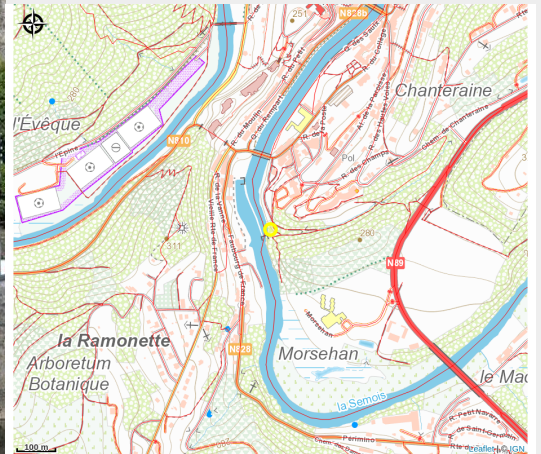

Bath point of "La Vanne"

Attribution : (FTLB/PWillems)

Useful information

Category : Discovery and recreation

Description

Entertainment categories

Leisure.

Geographical location