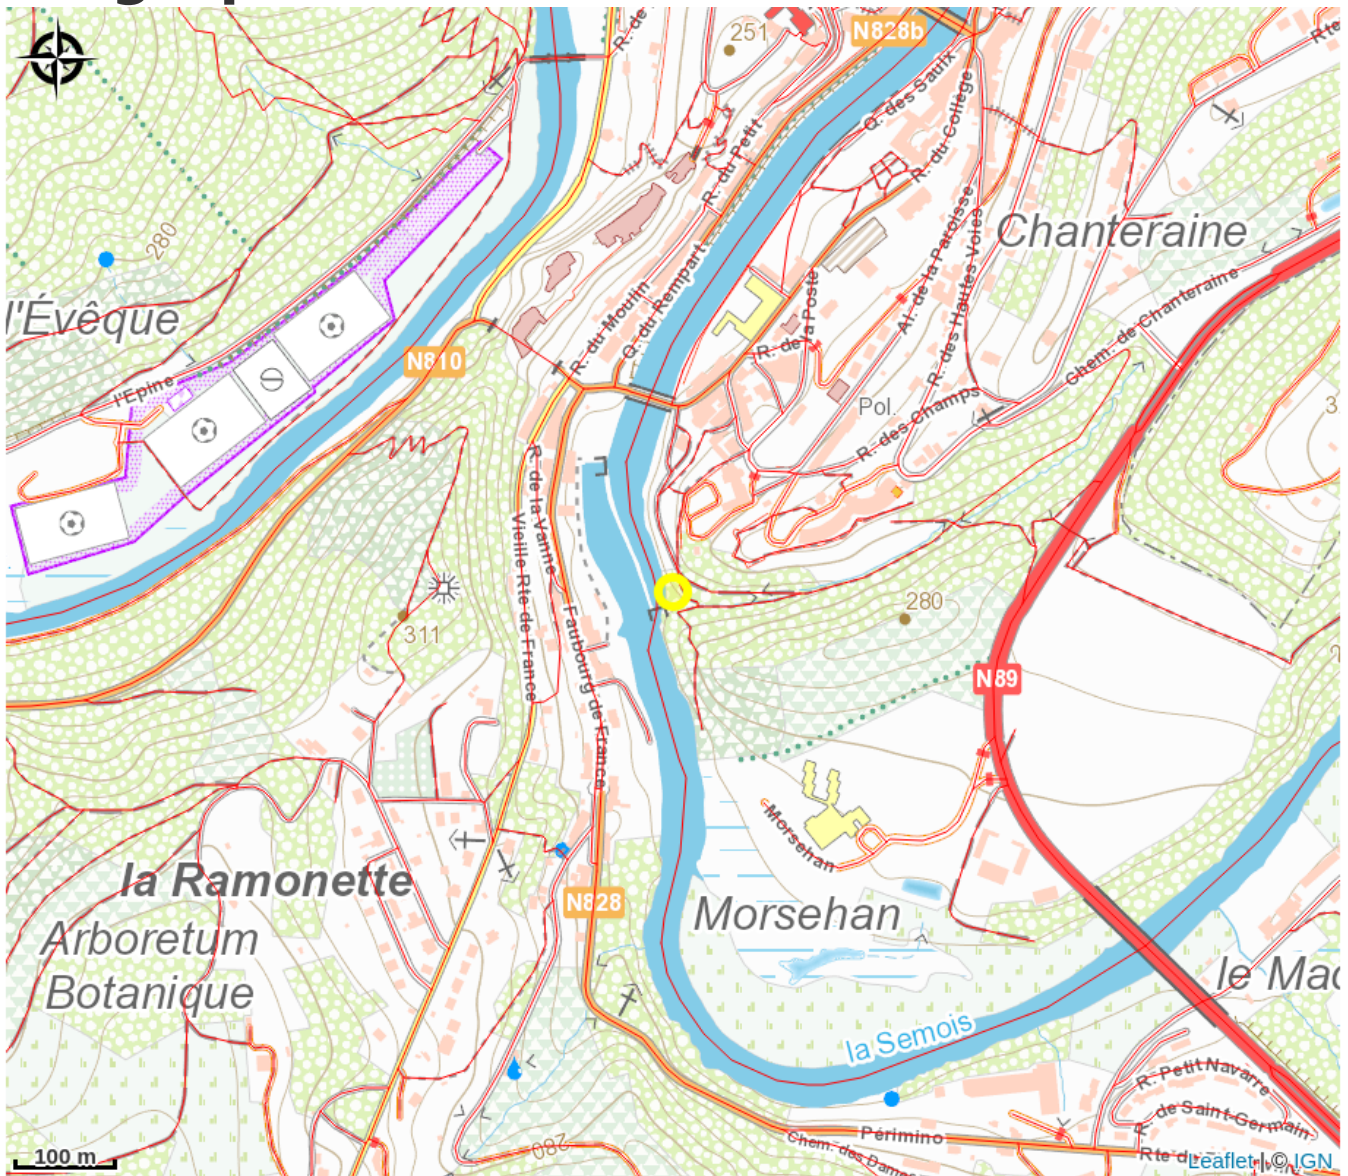

Bath point of "La Vanne"

Attribution : (FTLB/PWillems)

Useful information

Category : Discovery and recreation

Description

Entertainment categories

Leisure.

Geographical location

All useful information

Contact

6830 - Bouillon