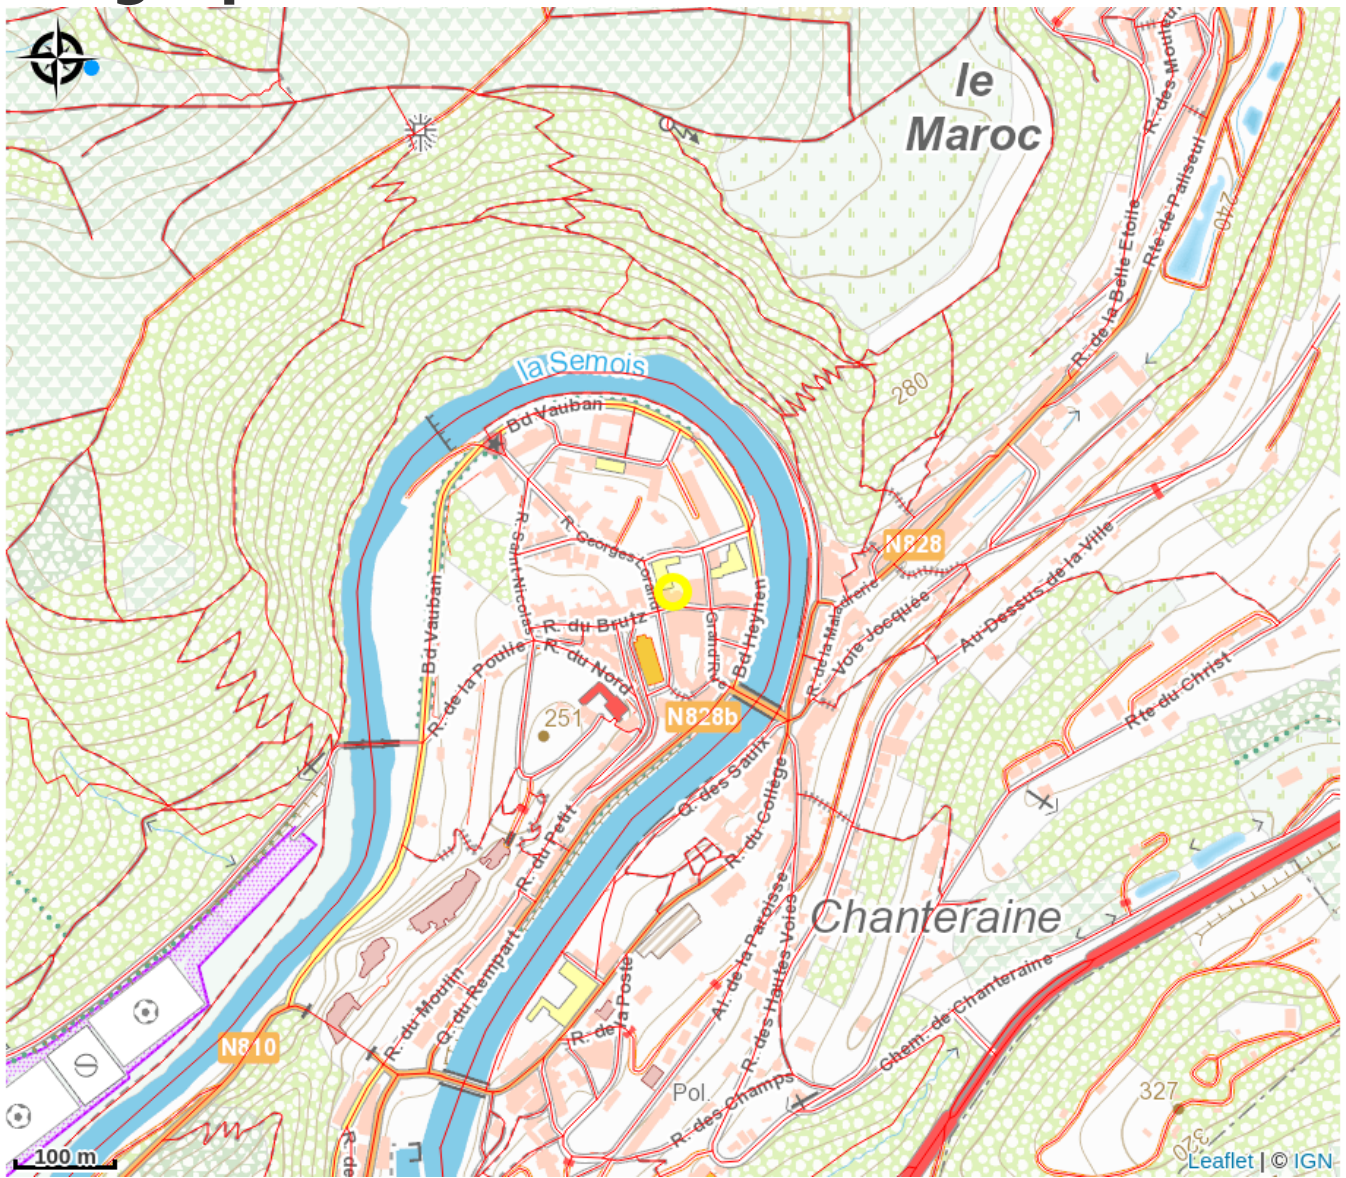

La Transardennaise on foot

Attribution : (GTA)

Useful information

Category : Discovery and recreation

Description

Entertainment categories

Geographical location

All useful information

Contact

6830 - Bouillon