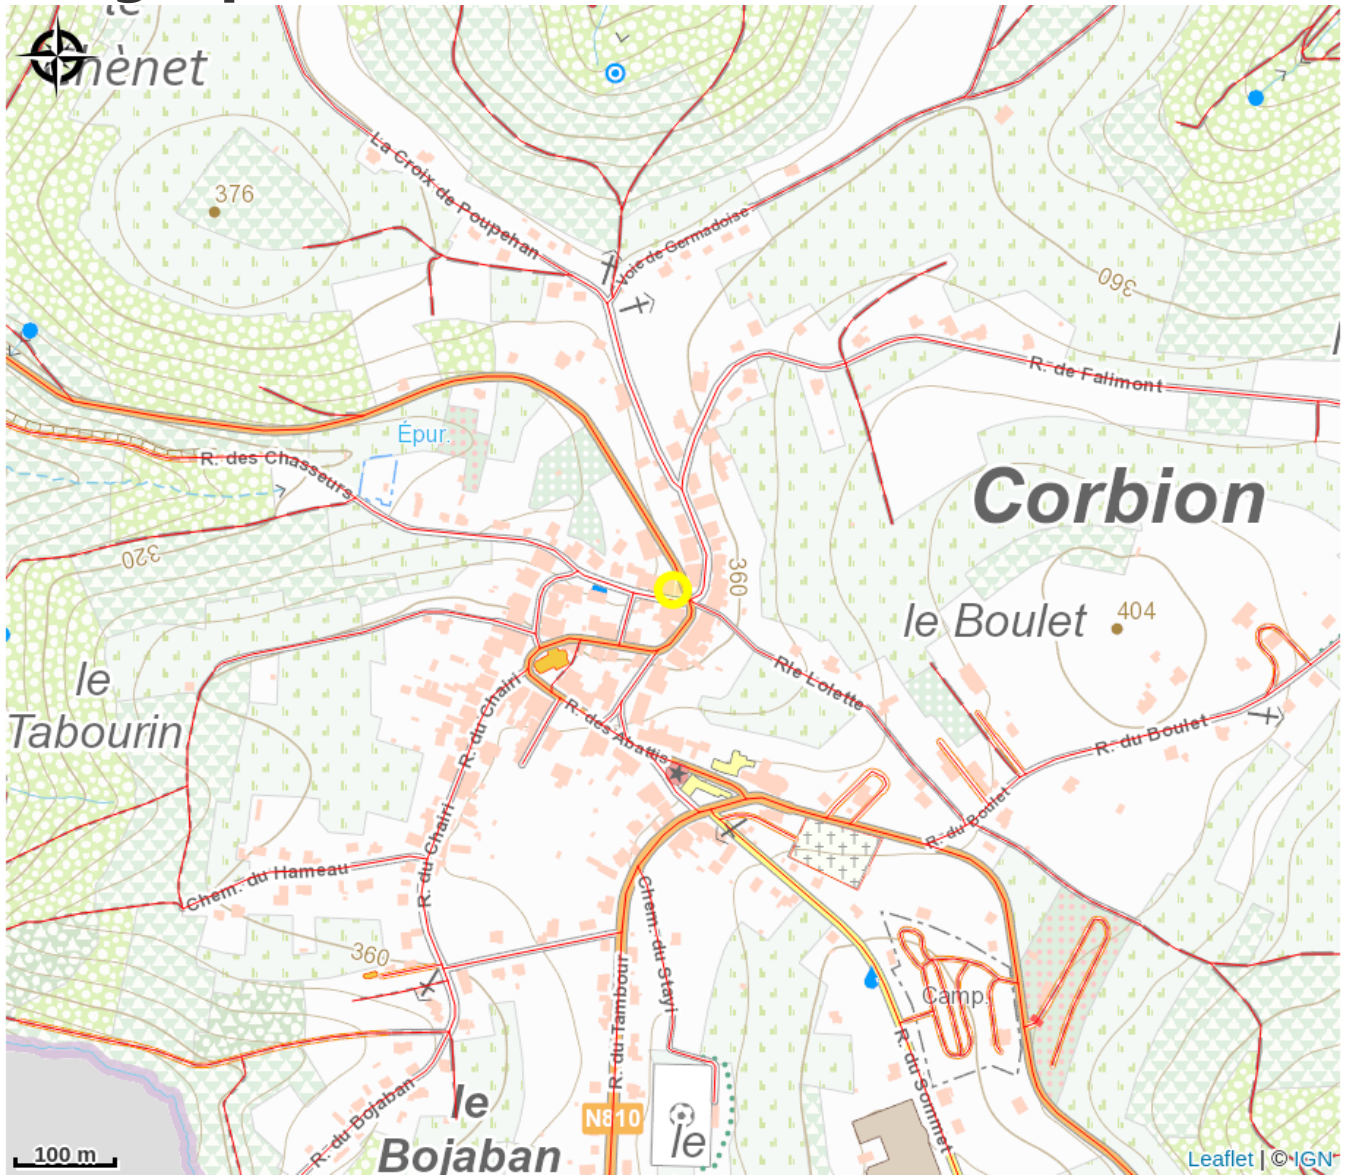

# Viewpoint from "Le Pic du Diable"

Attribution : (Point de vue du Pic du Diable)

## Useful information

Category : Discovery and recreation

# Geographical location