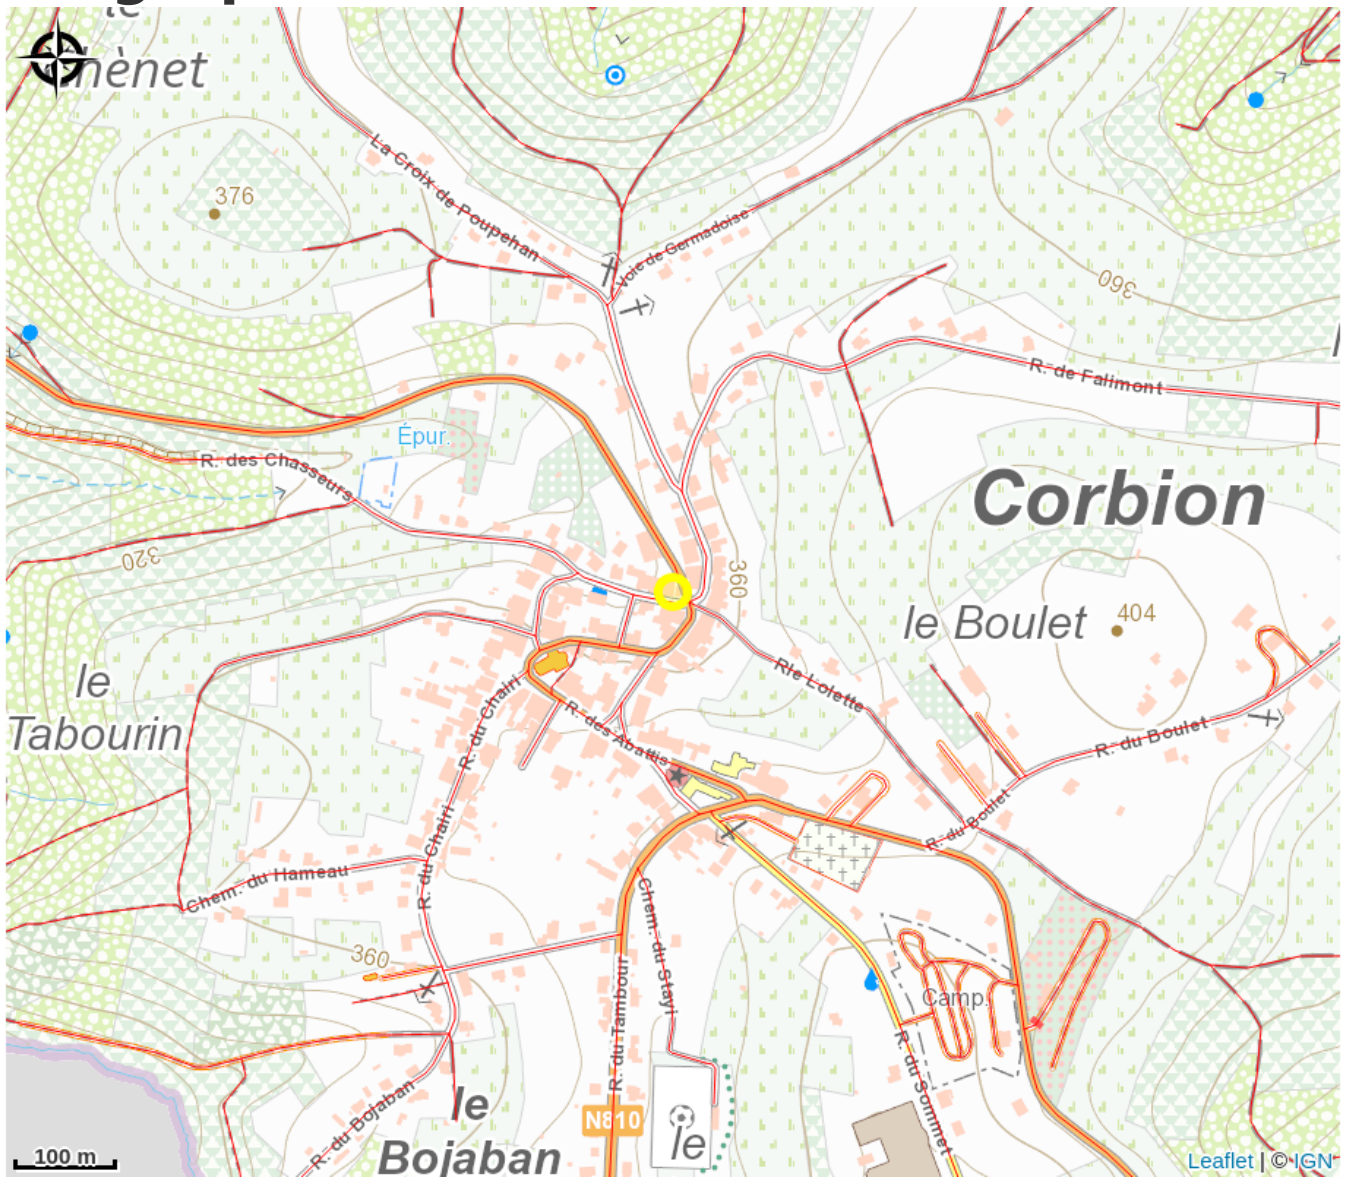

Le Rocher du Pendu

Attribution : (MTBA C. Francois)

Useful information

Category : Discovery and recreation

Description

Discovery categories

Natural heritage.

Geographical location

All useful information

Contact

6838 - Corbion