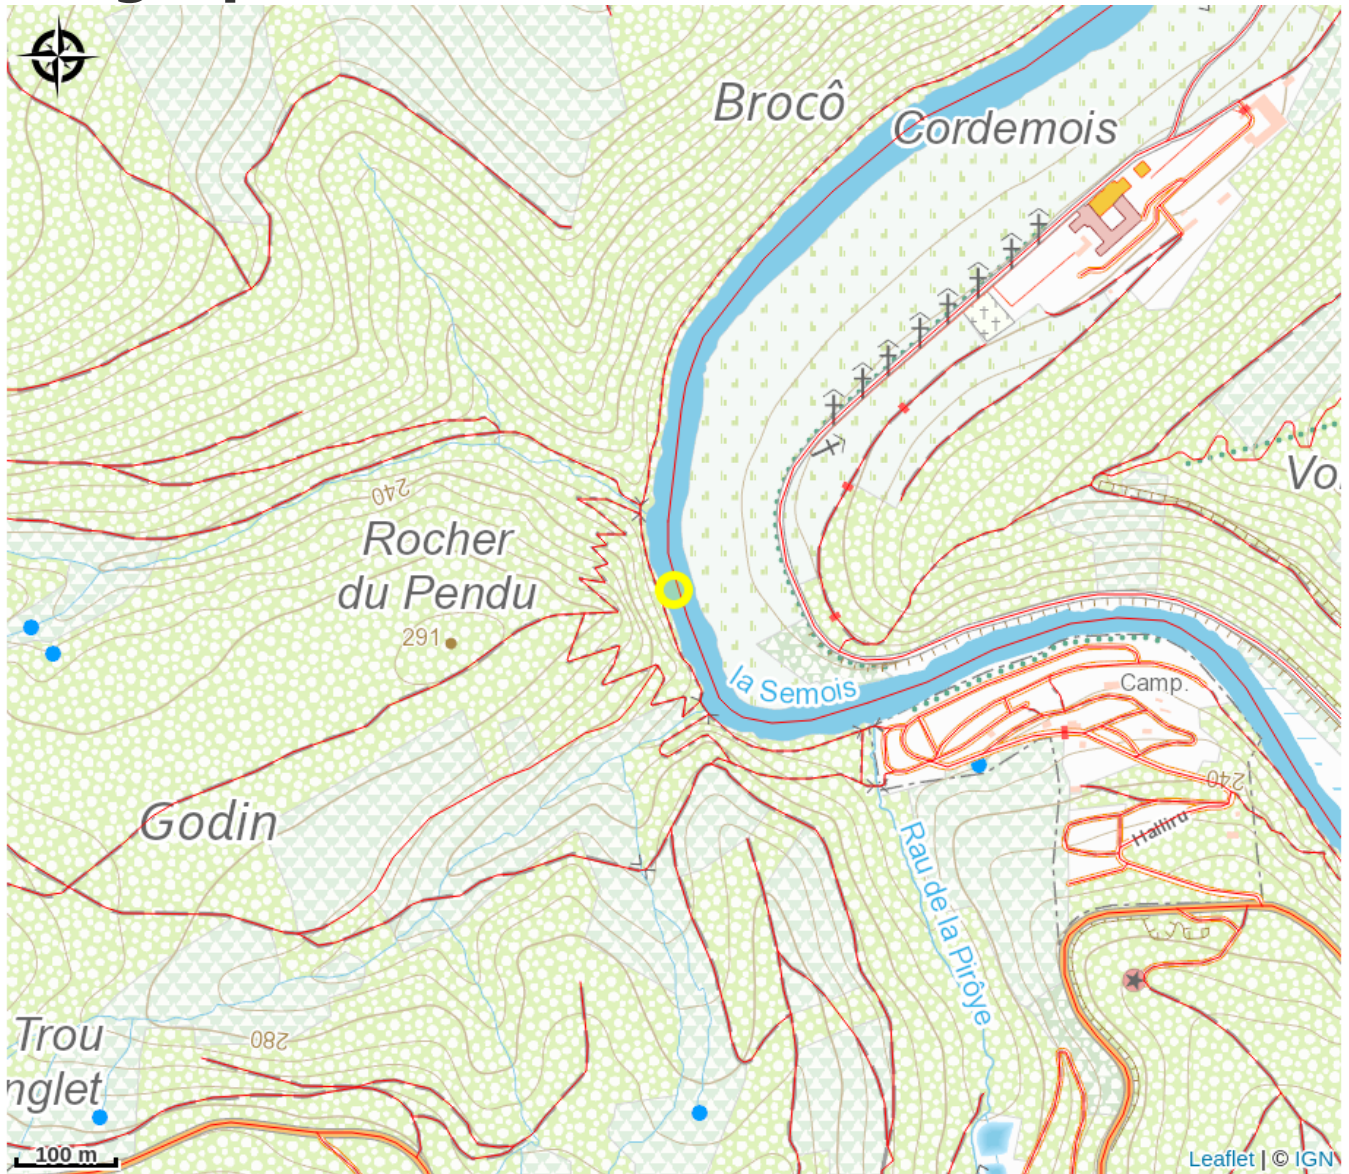

Panorama from "Le Rocher du Pendu"

Attribution : (maison de vacances "Arduïna")

Useful information

Category : Discovery and recreation

Description

Discovery categories

Natural heritage, Panorama, viewpoint, scenery.

Geographical location

All useful information

Contact

6838 - Corbion