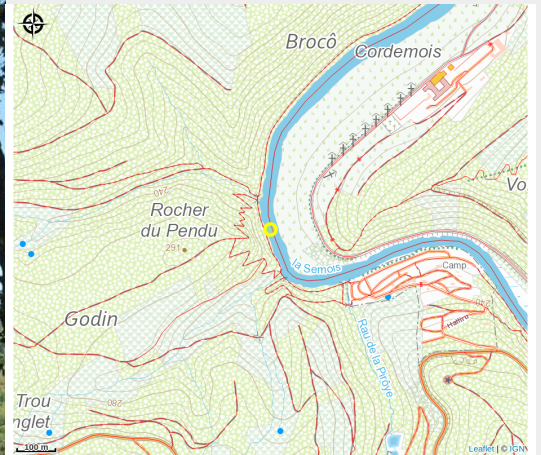

Panorama from "Le Rocher du Pendu"

Attribution : (maison de vacances "Arduïna")

Useful information

Category : Discovery and recreation

Description

Discovery categories

Natural heritage, Panorama, viewpoint, scenery.