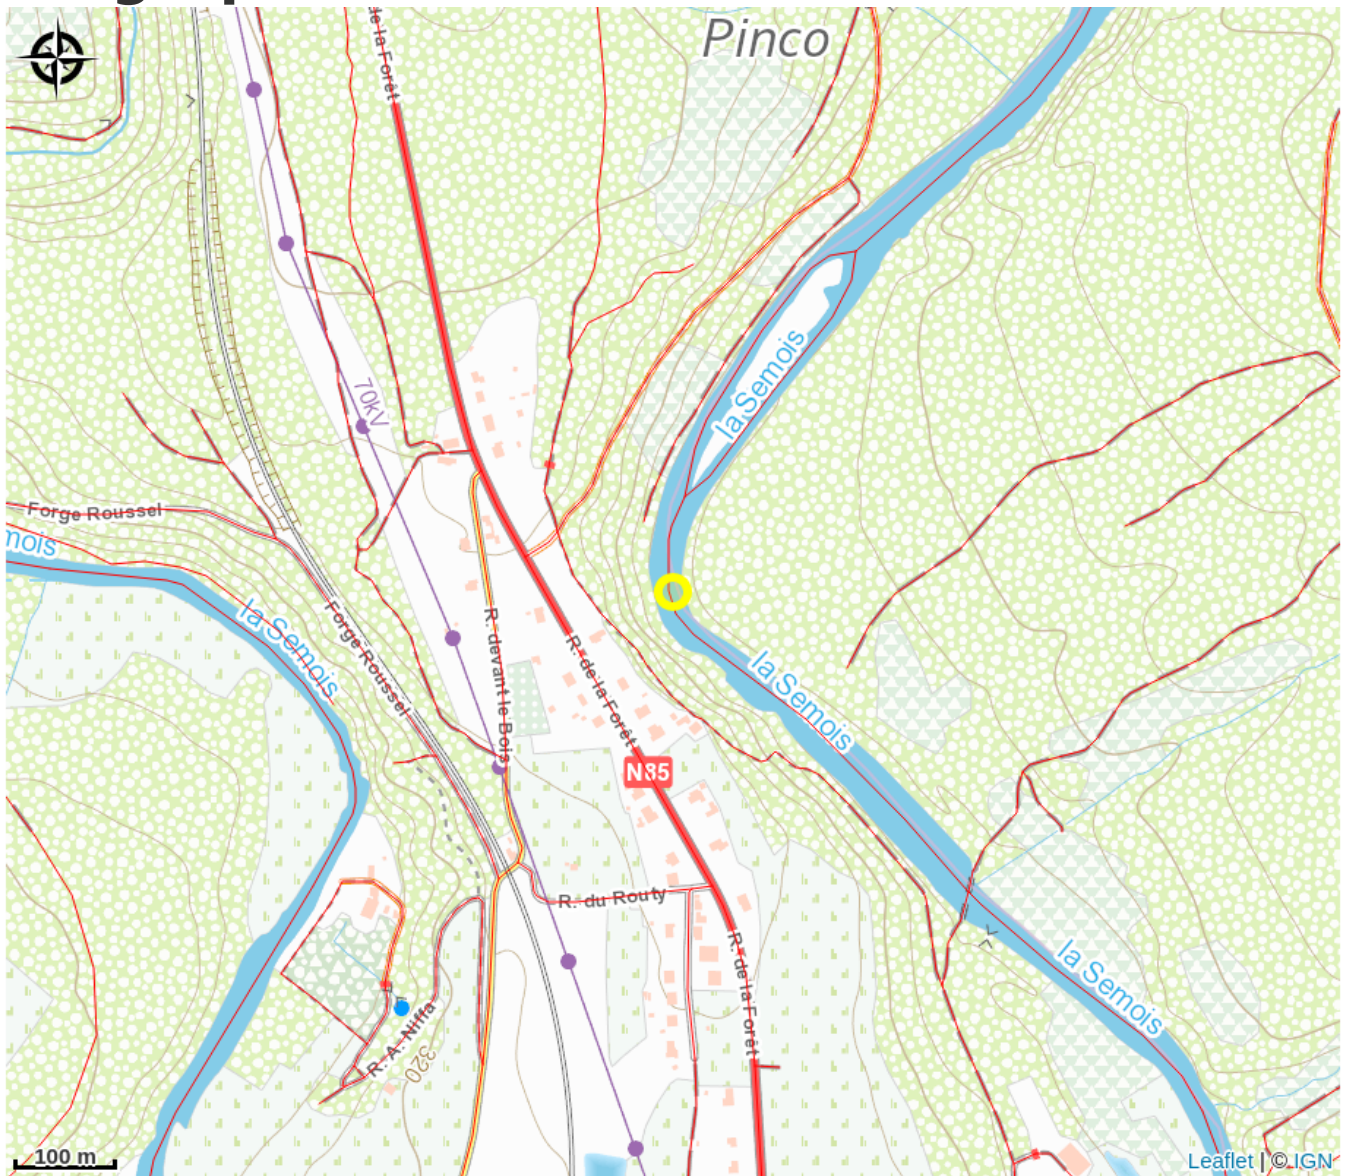

# Viewpoint from Rocher Fendu in Lacuisine

Attribution : (Michel Laurent)

# Description

## Discovery categories

Natural heritage, Panorama, viewpoint, scenery.

# Geographical location