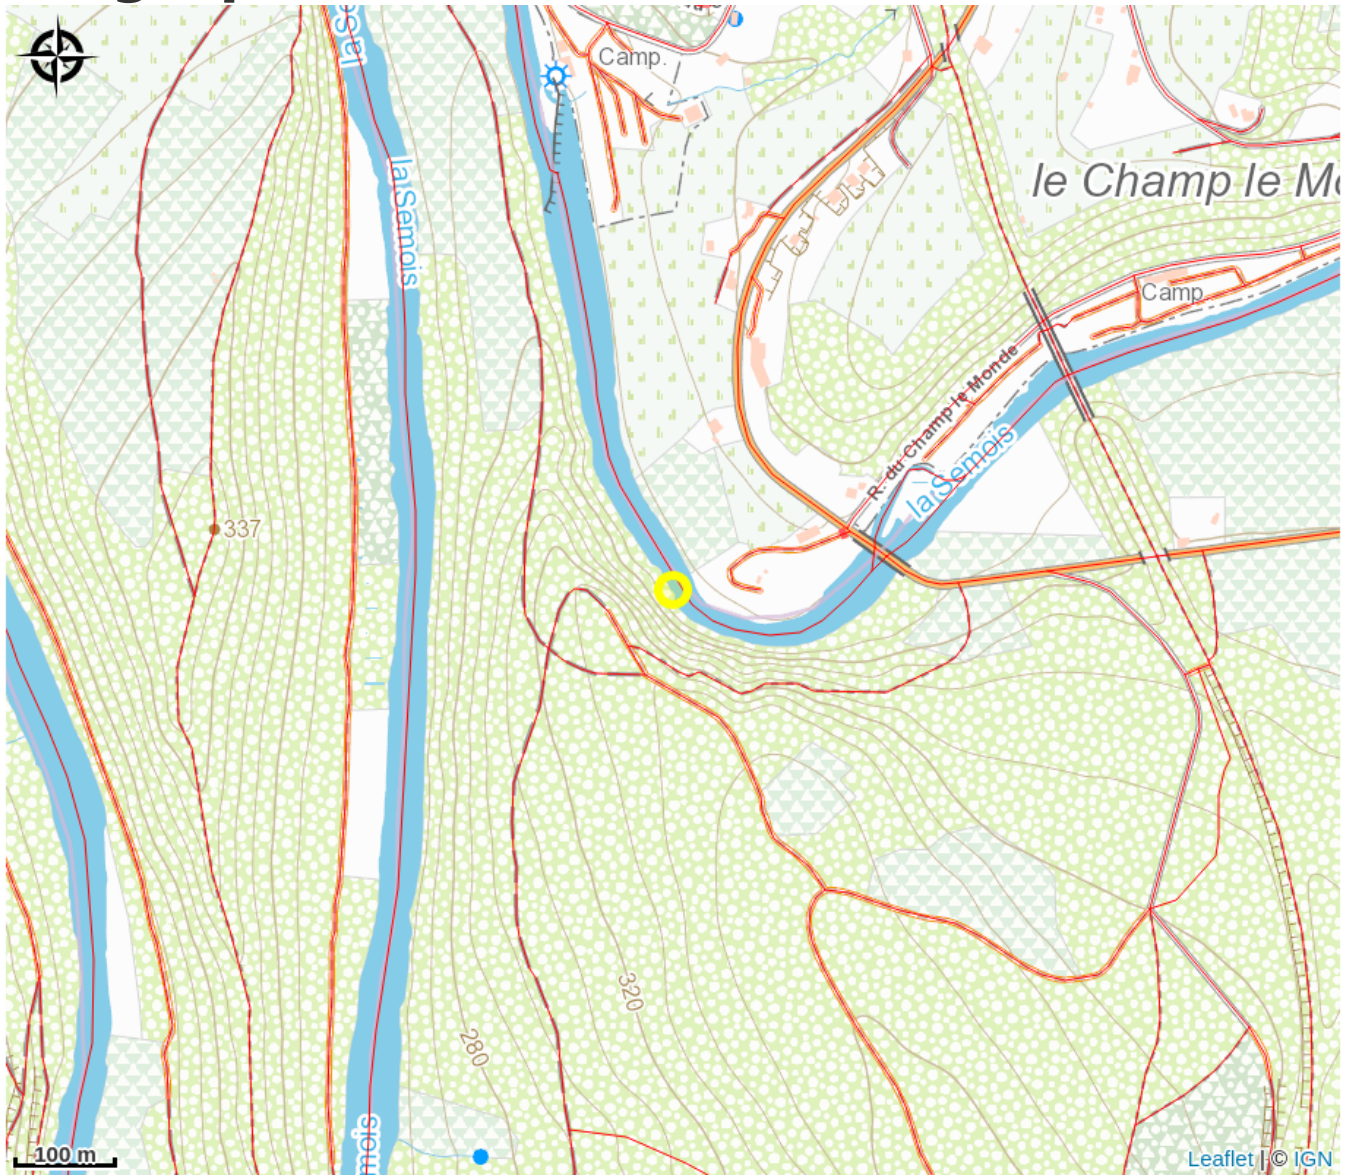

Viewpoint from Roches du Moulin in Sainte-Cécile

Attribution : (Adèle Reuter)

Useful information

Category : Discovery and
recreation

Description

Discovery categories

Natural heritage, Panorama, viewpoint, scenery.

Geographical location

All useful information

Contact

6820 - Sainte-Cécile