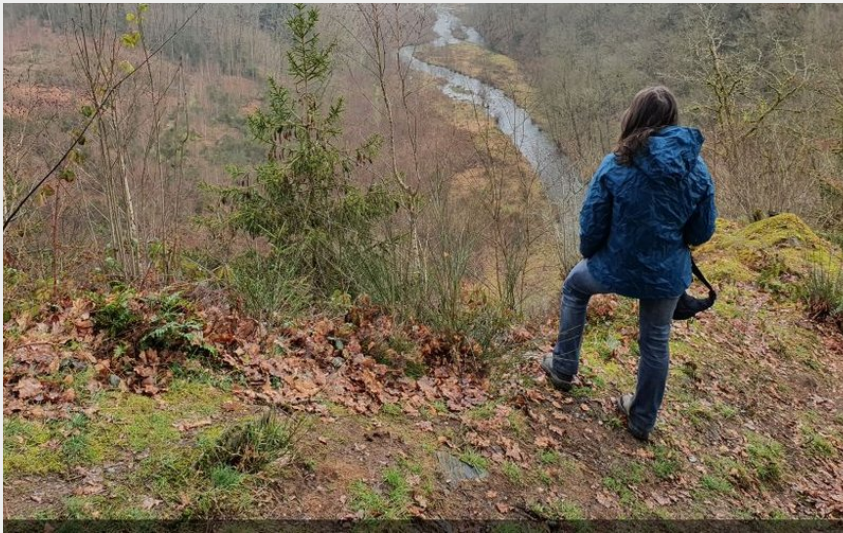

Le point de vue du Saut des Sorcières

Attribution : (MTBA)

Useful information

Category : Discovery and recreation

Description

Discovery categories

Natural heritage, Panorama, viewpoint, scenery.

Geographical location