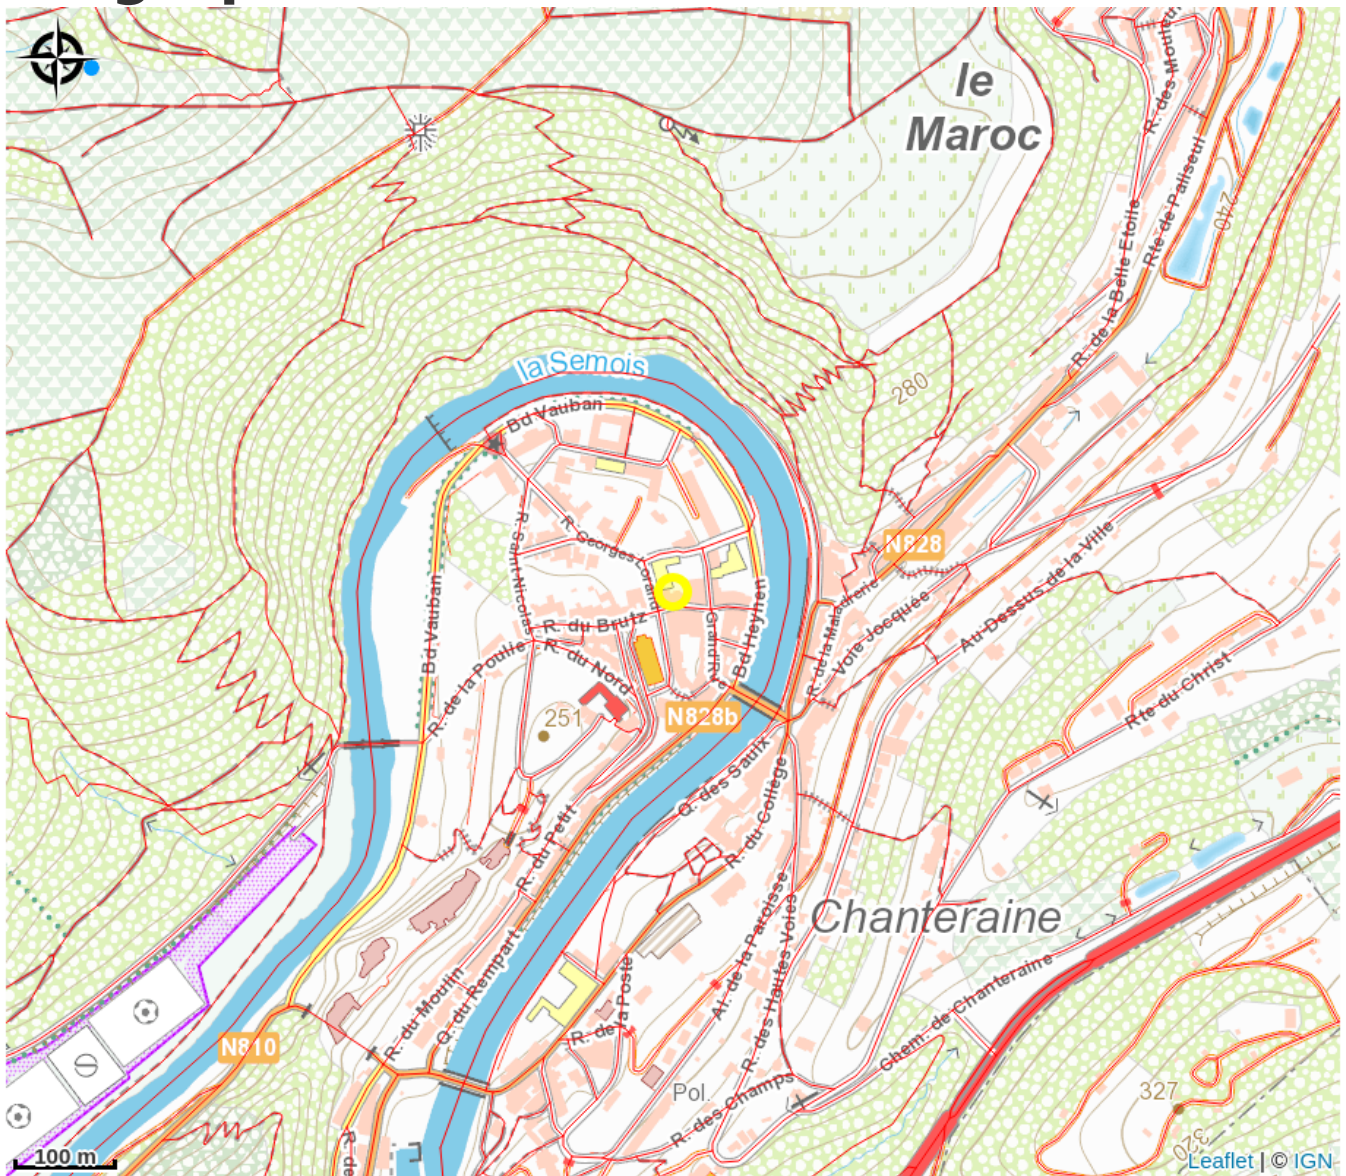

The Transardennaise by MTB

Attribution : (GTA)

Useful information

Category : Discovery and recreation

Description

Entertainment categories

Geographical location

All useful information

Contact

6830 - Bouillon