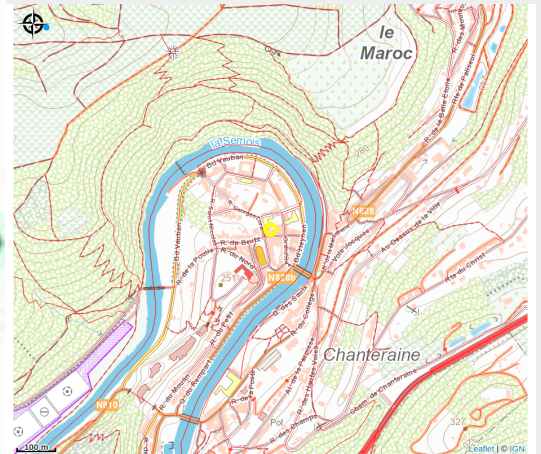

The Transardennaise by MTB

Attribution : (GTA)

Useful information

Category : Discovery and recreation

Description

Entertainment categories

Geographical location

All useful information