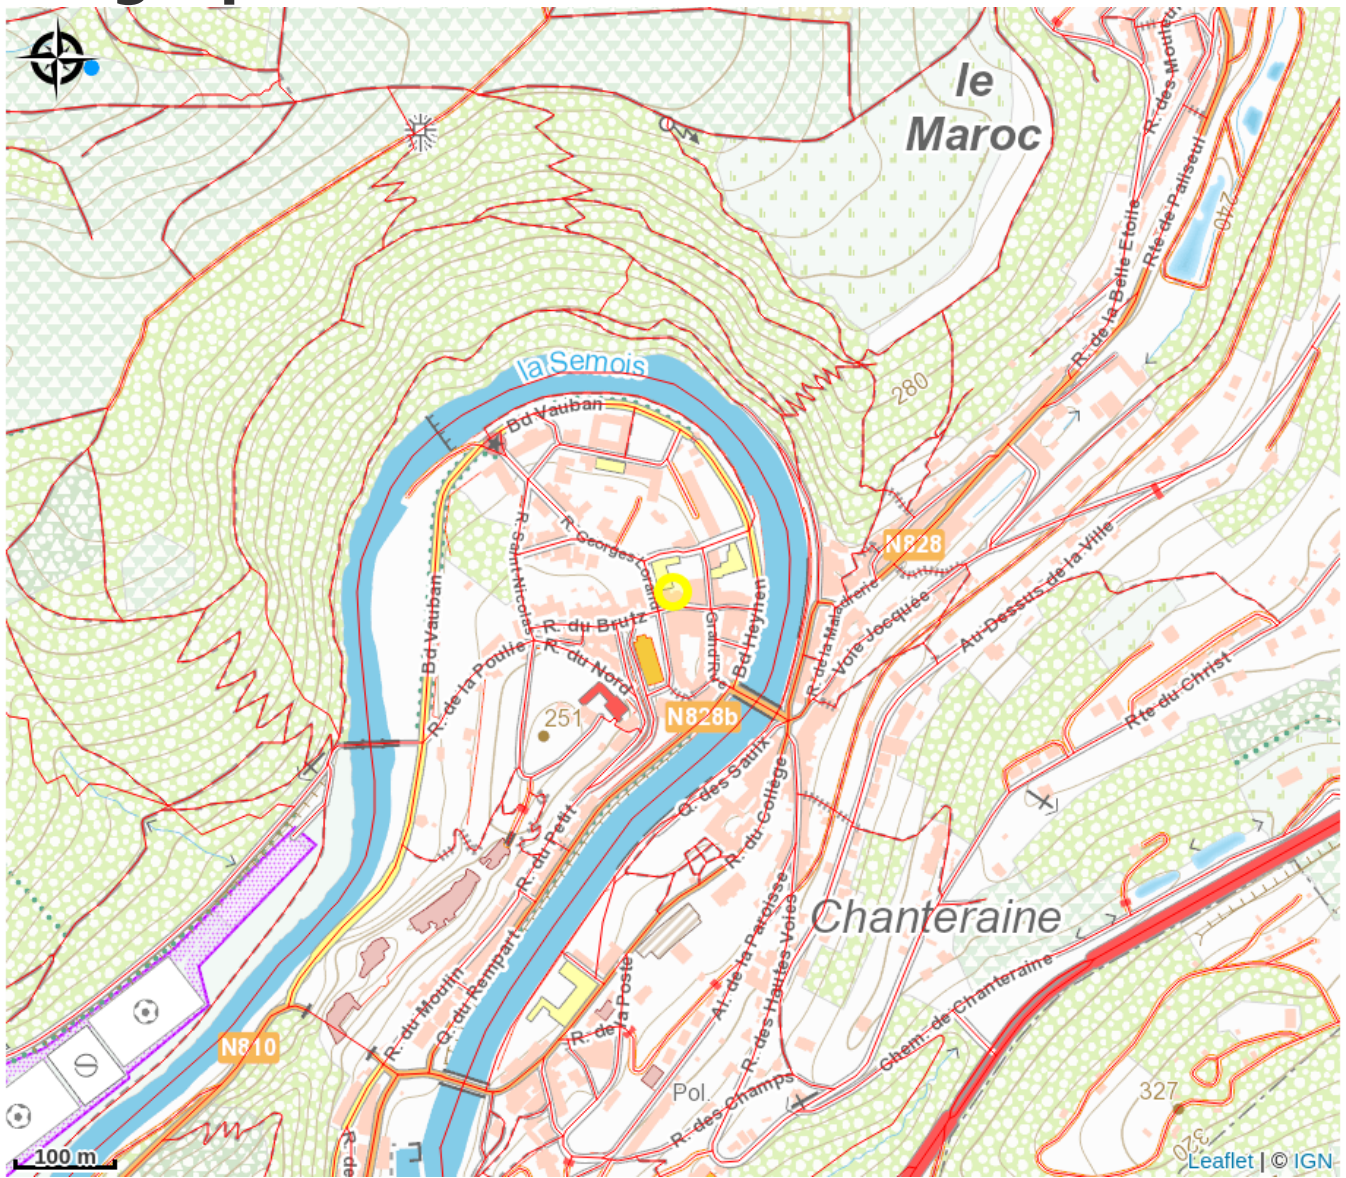

La Transardennaise

Attribution : (P.Willems - FTLB)

Useful information

Category : Discovery and recreation

Description

Entertainment categories

Geographical location

All useful information

Contact

6830 - Bouillon