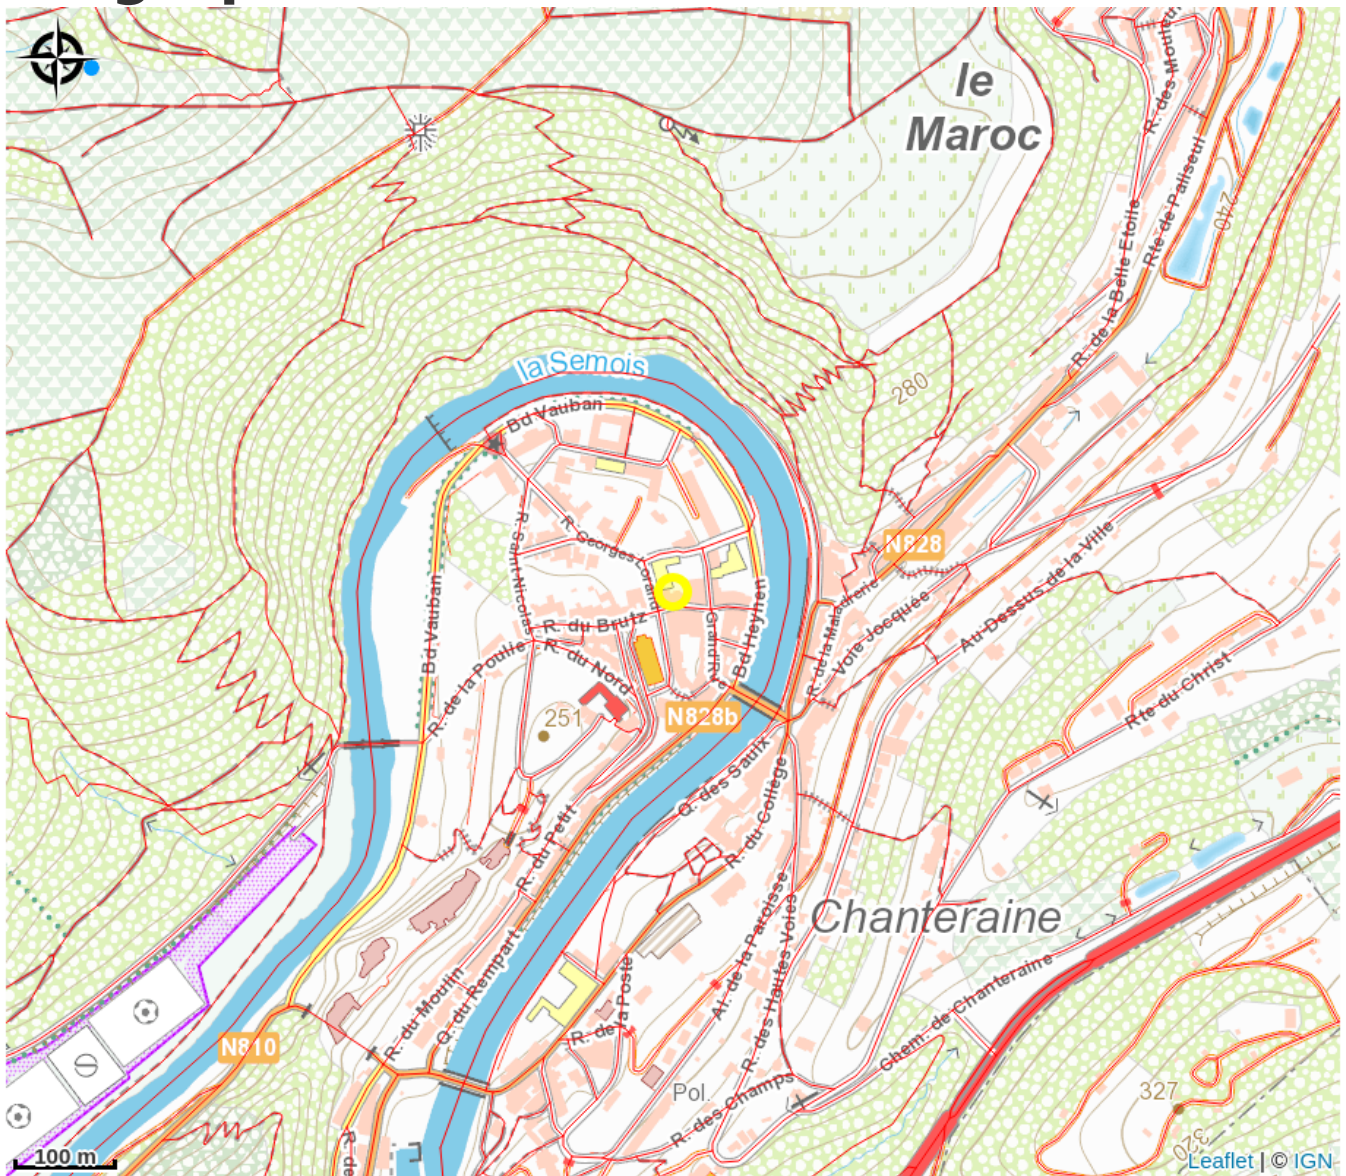

# Pedestrian bridge L'Epine

Attribution : (MTBA)

## Useful information

Category : Discovery and recreation

# Description

# Geographical location