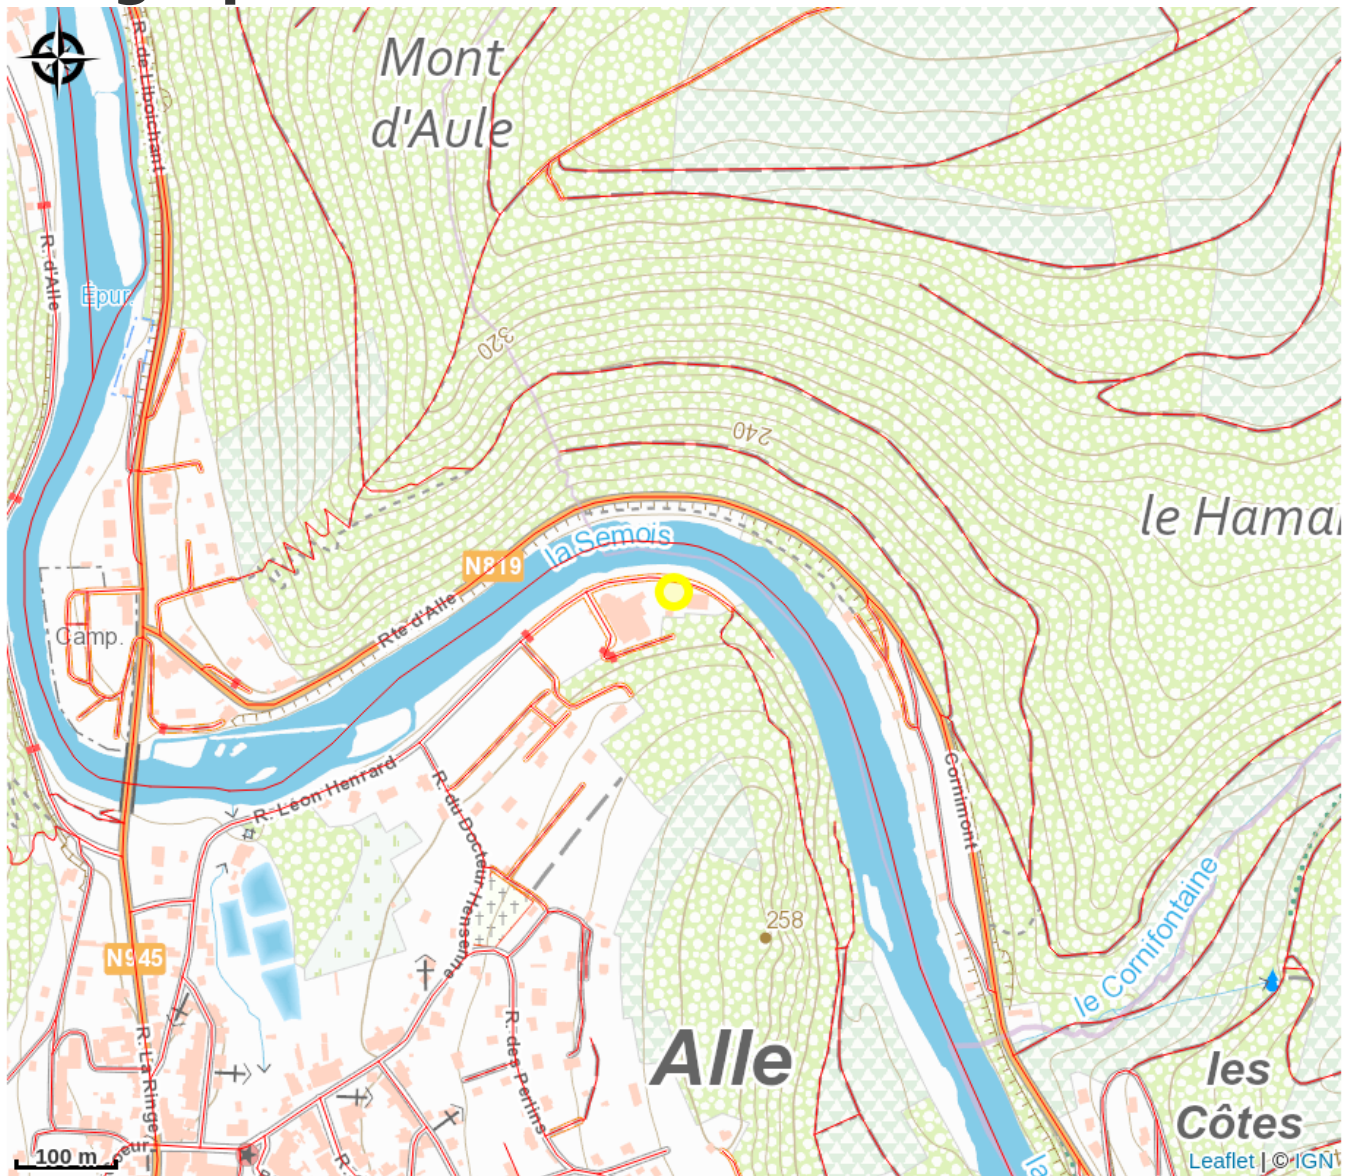

Location vélo électrique

Attribution : (récréalle)

Useful information

Category : Discovery and recreation

Description

Entertainment categories

Sport and physical activity, Electric bike, Mountain biking.

Facilities

Geographical location

All useful information

Contact

16 Rue Léon Henrard, 5550 - Alle