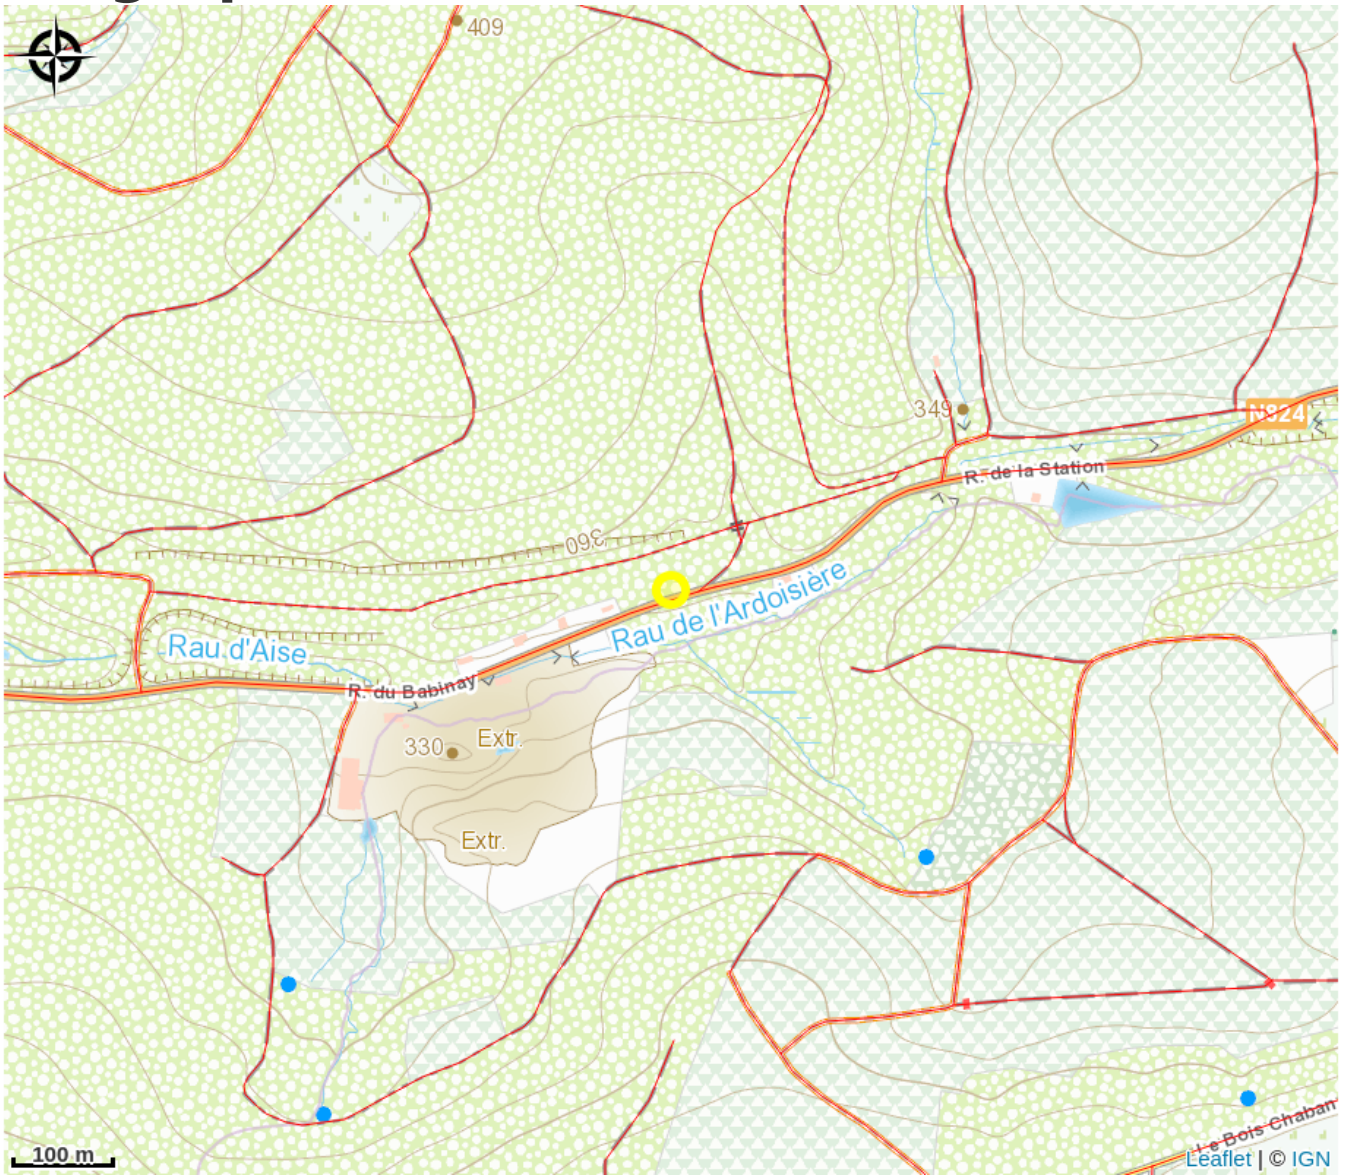

Geographical location