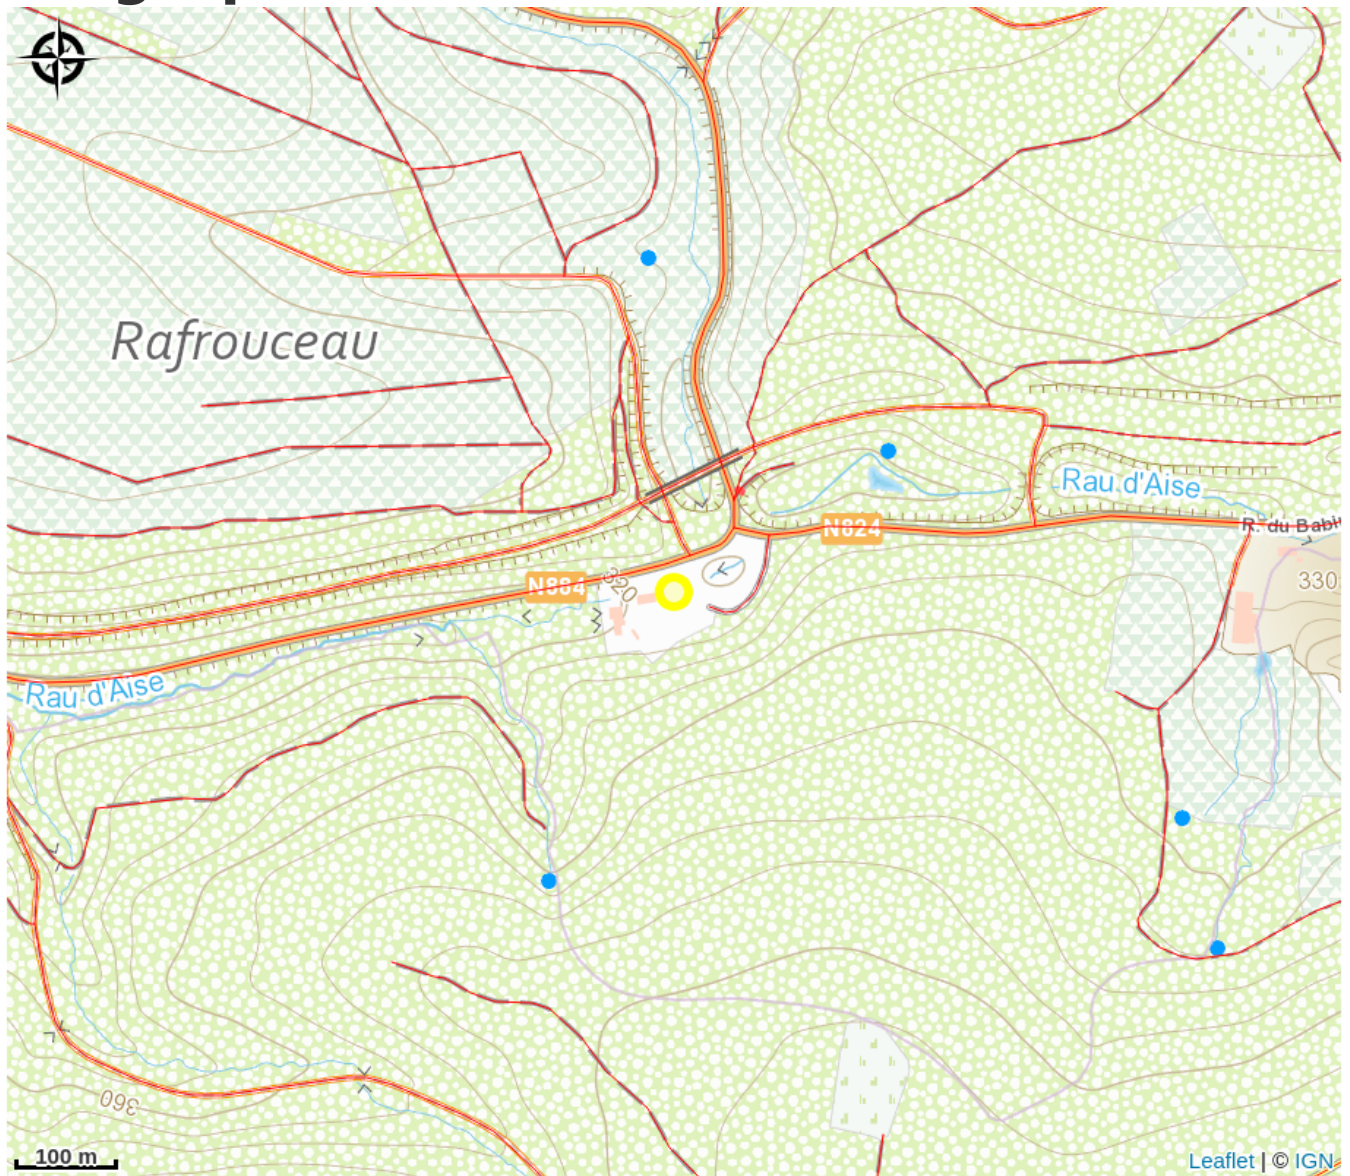

Cap Nature location vélo

Attribution : (cap nature)

Useful information

Category : Discovery and recreation

Description

Entertainment categories

Sport and physical activity, Mountain biking.

Facilities

Geographical location

All useful information

Contact

1 Rue du Babinay, 6880 - Bertrix