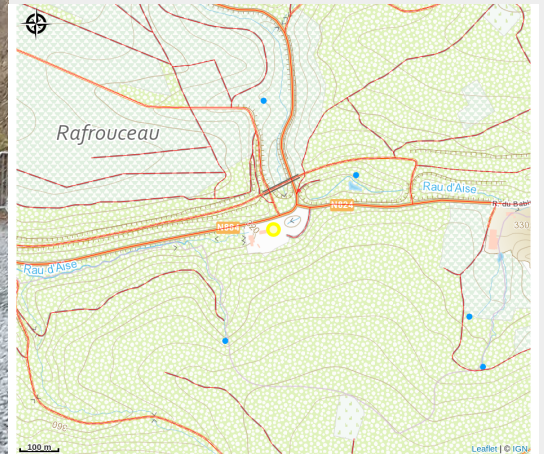

Cap Nature location vélo

Attribution : (cap nature)

Useful information

Category : Discovery and recreation

Description

Entertainment categories

Sport and physical activity, Mountain biking.

Facilities

Geographical location

All useful information

Contact

1 Rue du Babinay, 6880 - Bertrix