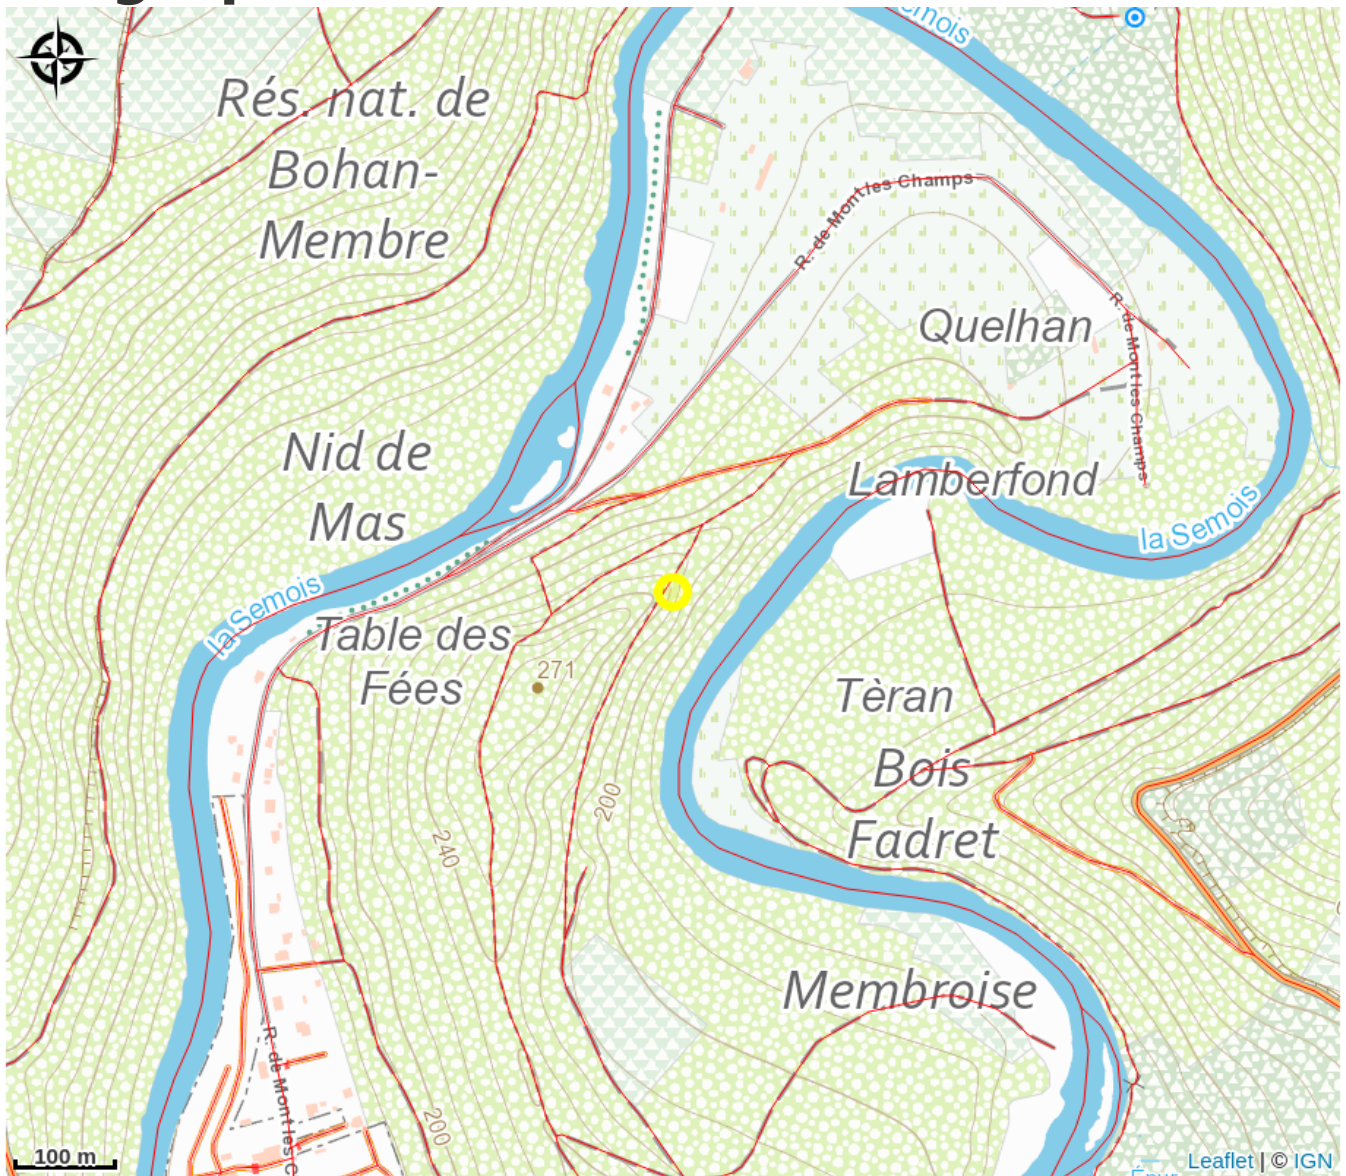

# Point de vue de la Cheminée

Attribution : (Aline Villeva)

## Useful information

Category : Discovery and recreation

## Discovery categories

Natural heritage, Panorama, viewpoint, scenery.

# Geographical location