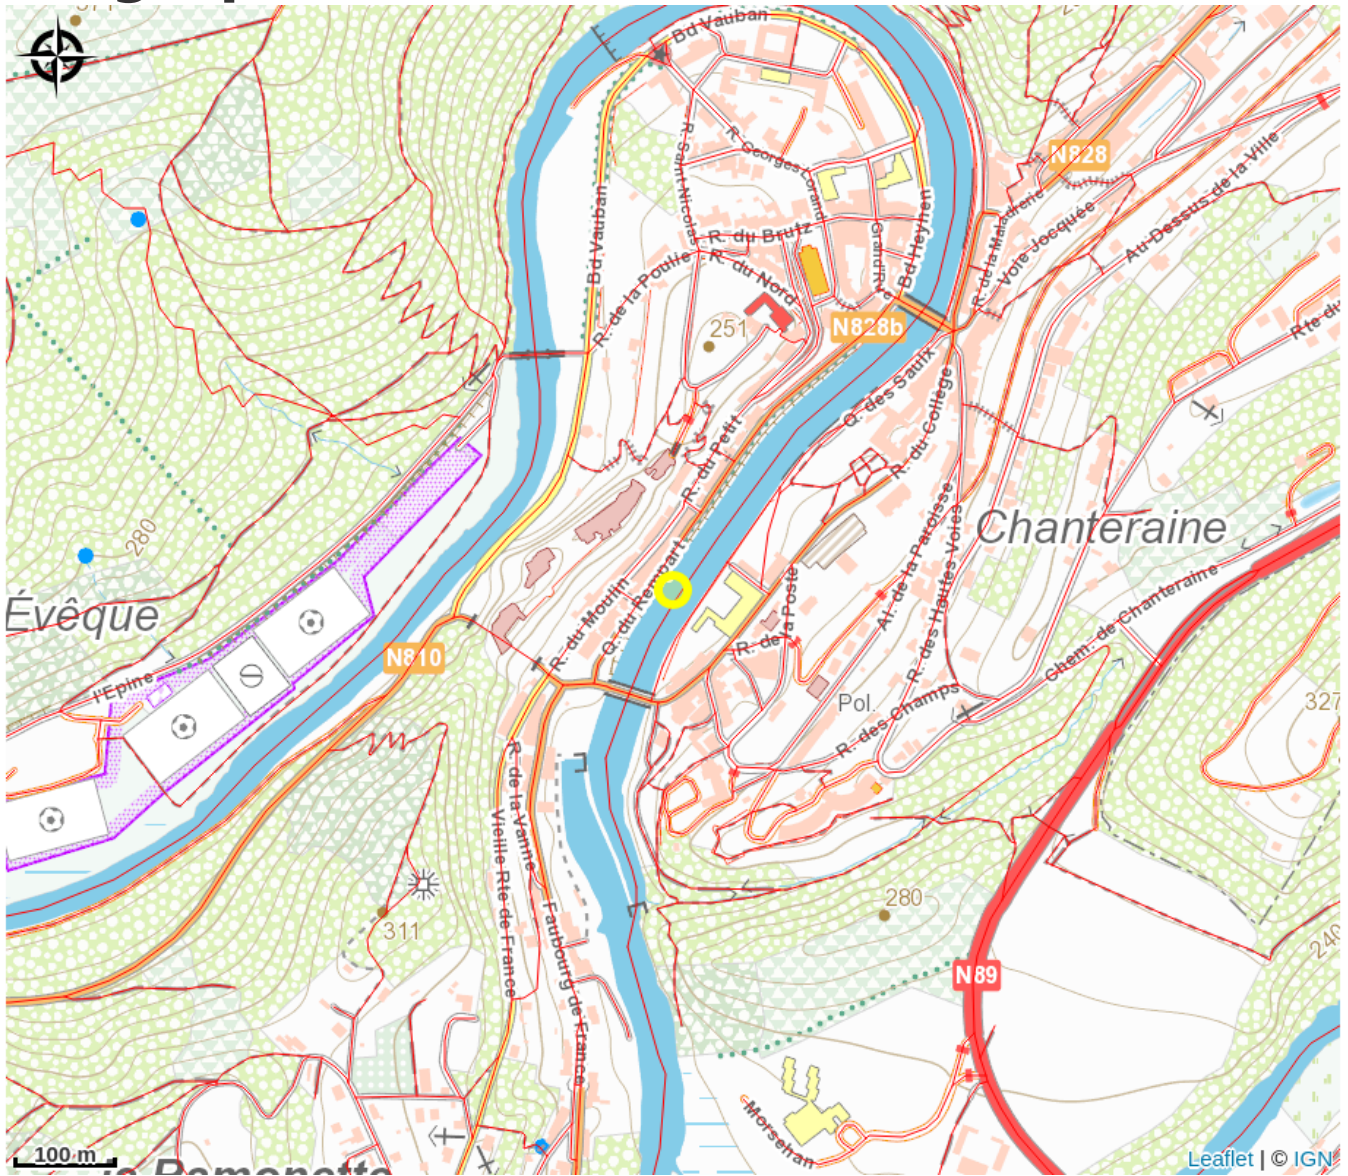

Geographical location