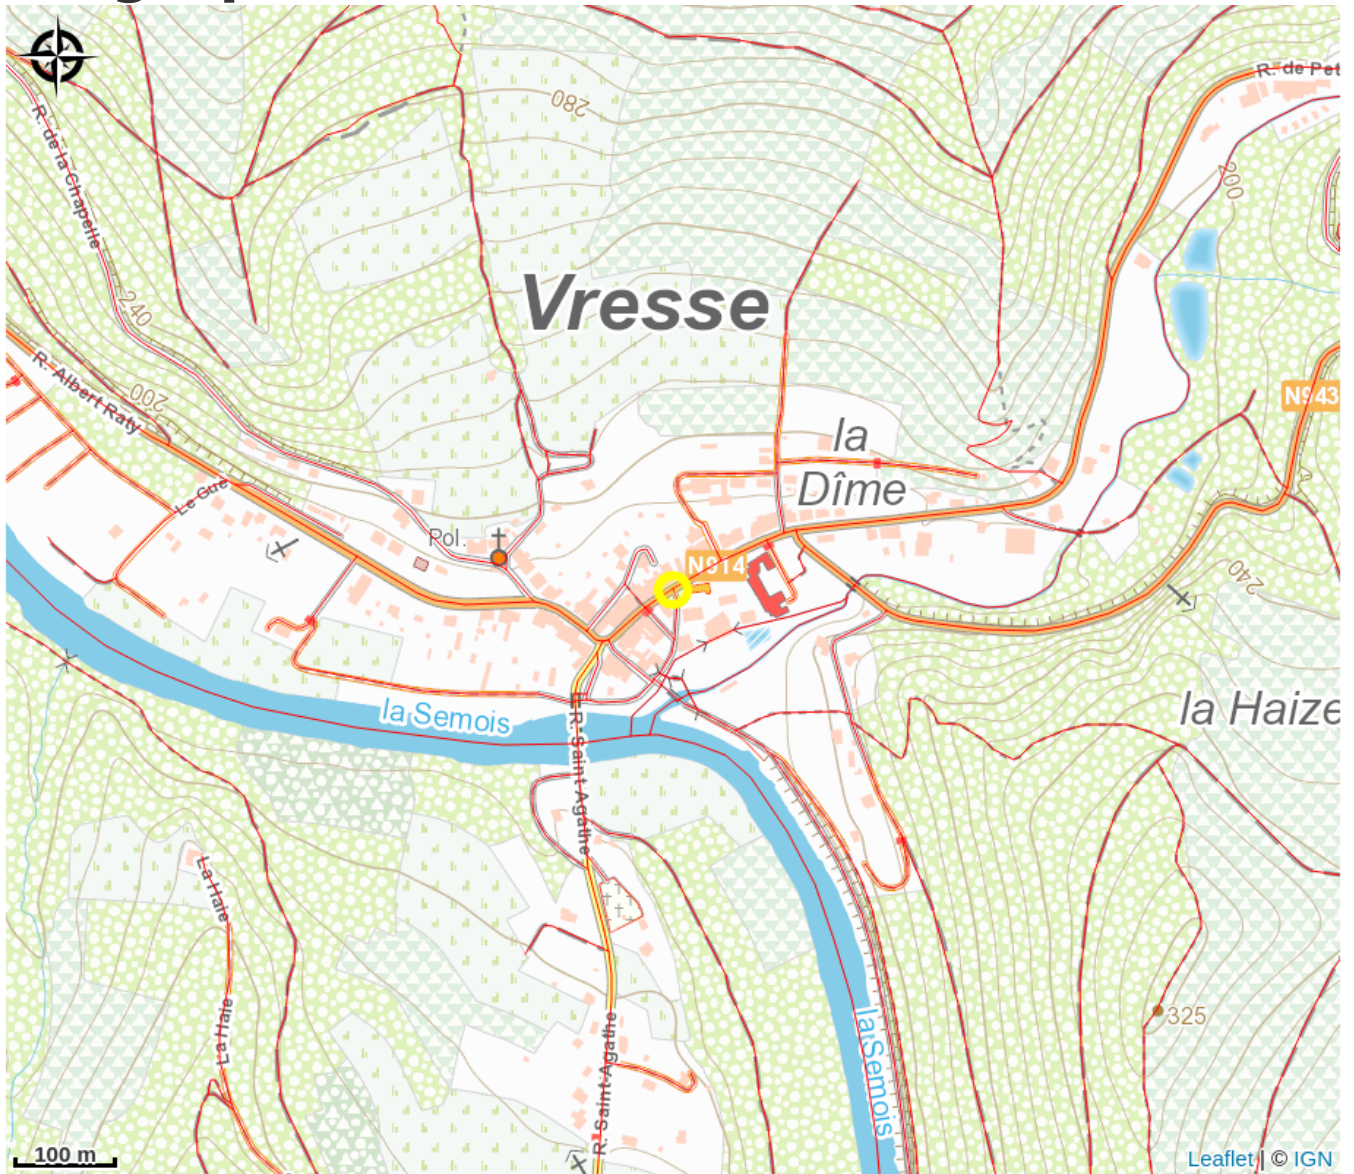

La Riviera

Attribution : (La Riviera)

Useful information

Category : Restaurant

Description

Categories

Facilities

Culinary specialities

Italian cuisine.

Geographical location

All useful information

Contact

62 Rue Albert Raty, 5550 - Vresse-sur-Semois