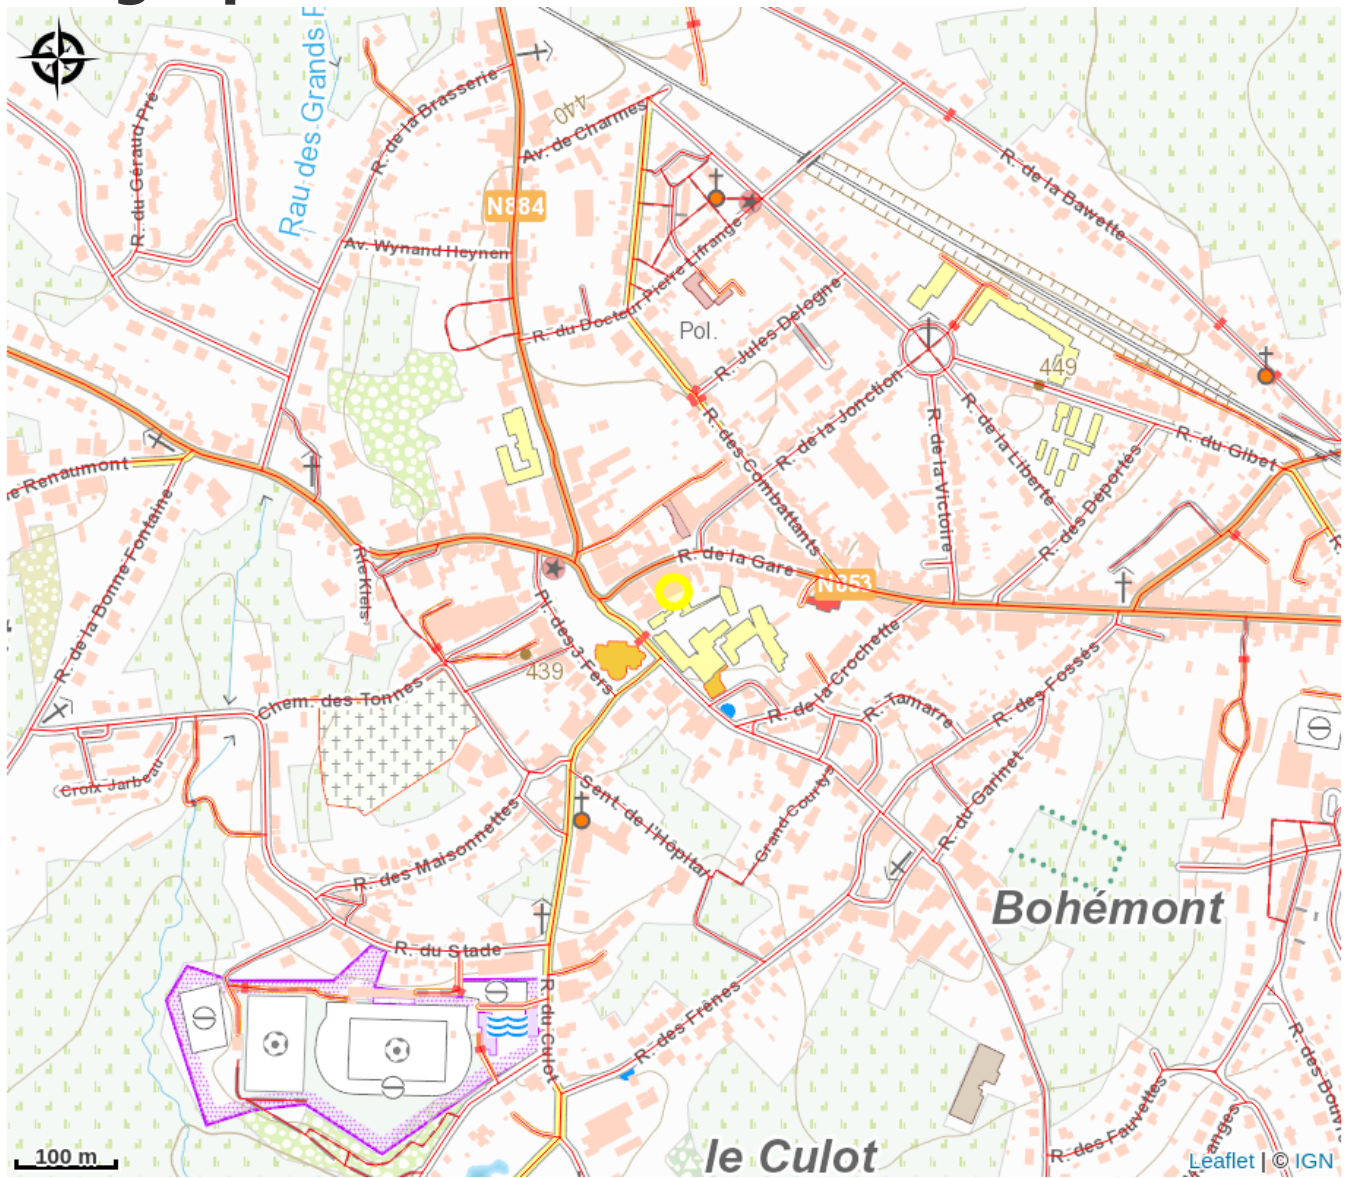

Vairon

No photo

Useful information

Category : Local product

Geographical location

All useful information

Contact

6880 - Bertrix