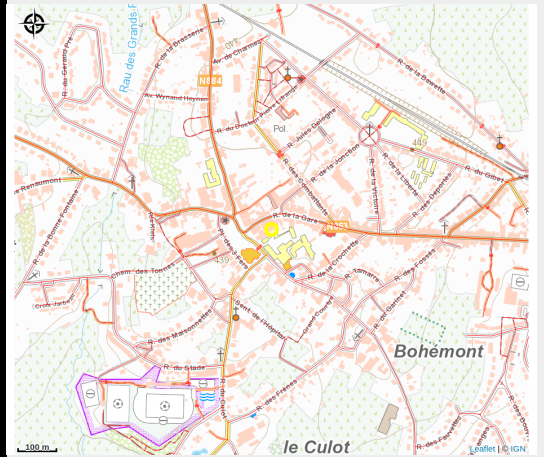

Vairon

No photo

Useful information

Category : Local product

Geographical location

All useful information

Contact

6880 - Bertrix