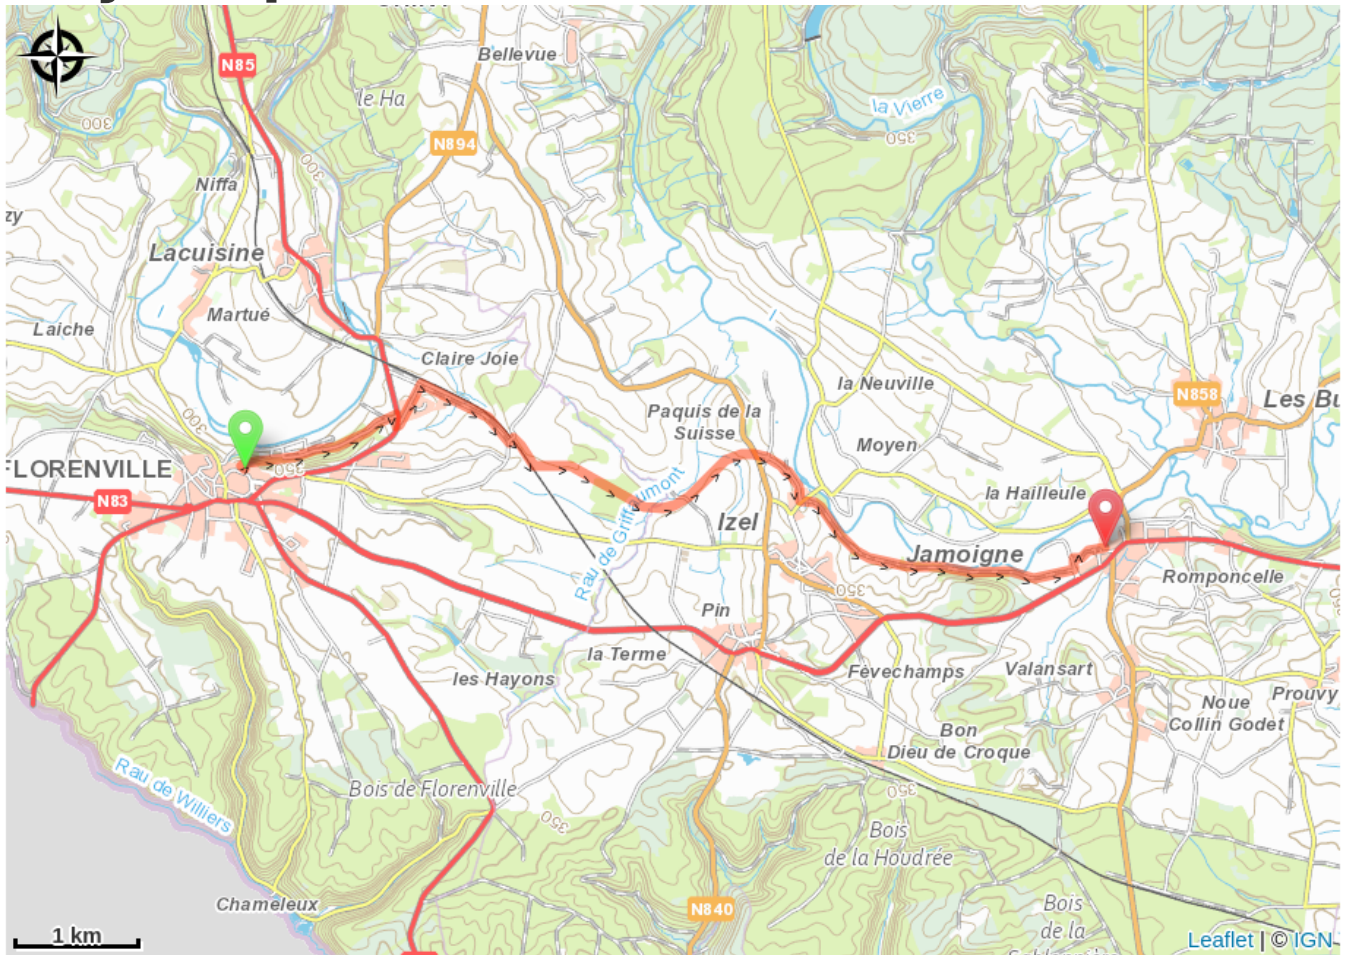

The Servais route between Ardennes and Gaume

(MT Gaume / LL)

Useful information

Practice : Horse-riding

Length : 9.0 km

Trek ascent : 92 m

Difficulty : Easy

Type : Linear

Trek

Departure : 1 Esplanade du Panorama,
6820 - Florenville

Arrival : 1 Esplanade du Panorama, 6820
- Florenville

Markings : No signage

Cities : 1. Florenville
2. Chiny

Altimetric profile

Min elevation 304 m Max elevation 352 m

On your path...

All useful information