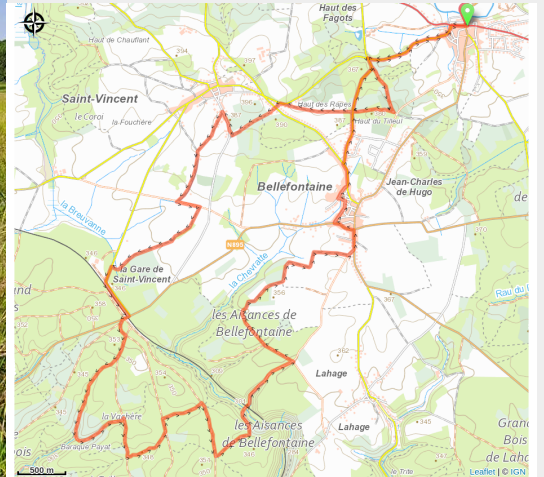

# Semi-marathon

(MTG)

## Useful information

---

Practice : Horse-riding

---

Length : 19.6 km

---

Trek ascent : 265 m

---

Difficulty : Easy

---

Type : Loop

# Trek

**Departure** : Grand-Rue, 6730 - Tintigny

**Arrival** : Grand-Rue, 6730 - Tintigny

**Markings** :  All - Right-angled triangle - Yellow

**Cities** : 1. Tintigny