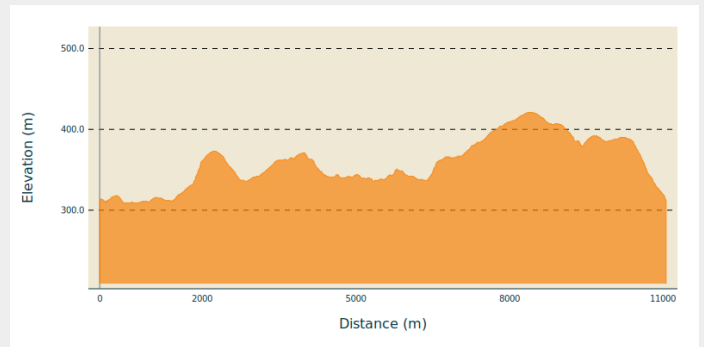

## Useful information

---

Practice : On foot

---

Length : 11.1 km

---

Trek ascent : 253 m

---

# Trek

**Departure** : 6810 - Chiny

**Arrival** : 6810 - Chiny

**Markings** : ■ N1 (Pedestrian) - Blue

**Cities** : 1. Chiny

## Altimetric profile

Min elevation 309 m Max elevation 421 m