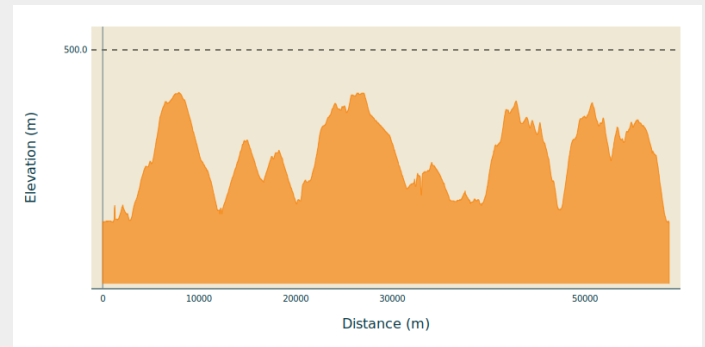

Circuit Histoire 2 - Châteaux (Bouillon et Herbeumont)

(MTPBA)

Useful information

Practice : Hybrid bike

Length : 58.7 km

Trek ascent : 1332 m

Type : Loop

Trek

Departure : 6830 - Bouillon

Arrival : 6830 - Bouillon

Markings : No signage

Cities : 1. Bouillon

2. Bertrix

3. Florenville

4. Herbeumont

Altimetric profile

Min elevation 216 m Max elevation 430 m

58-57-55-54-60-47-42-41-43-70-72-73-42-47-61-96-59-52-58

This route, linking **Bouillon** and **Herbeumont**, combines three existing circuits: History 2 (short version), History 4 (The French Revolution), and Nature & Landscape 4.

If you plan to complete the full **59 km**, make sure to start with a good breakfast and fully charged batteries — the route features several climbs and descents.

Highlights include the **castle of Bouillon** and the **ruins of Herbeumont**, but the **spectacular viewpoints** carved by the meanders of the Semois River are equally worth the effort. The scenery constantly shifts from **forested hills** to **open valleys**, passing through **typical Ardennes villages**.