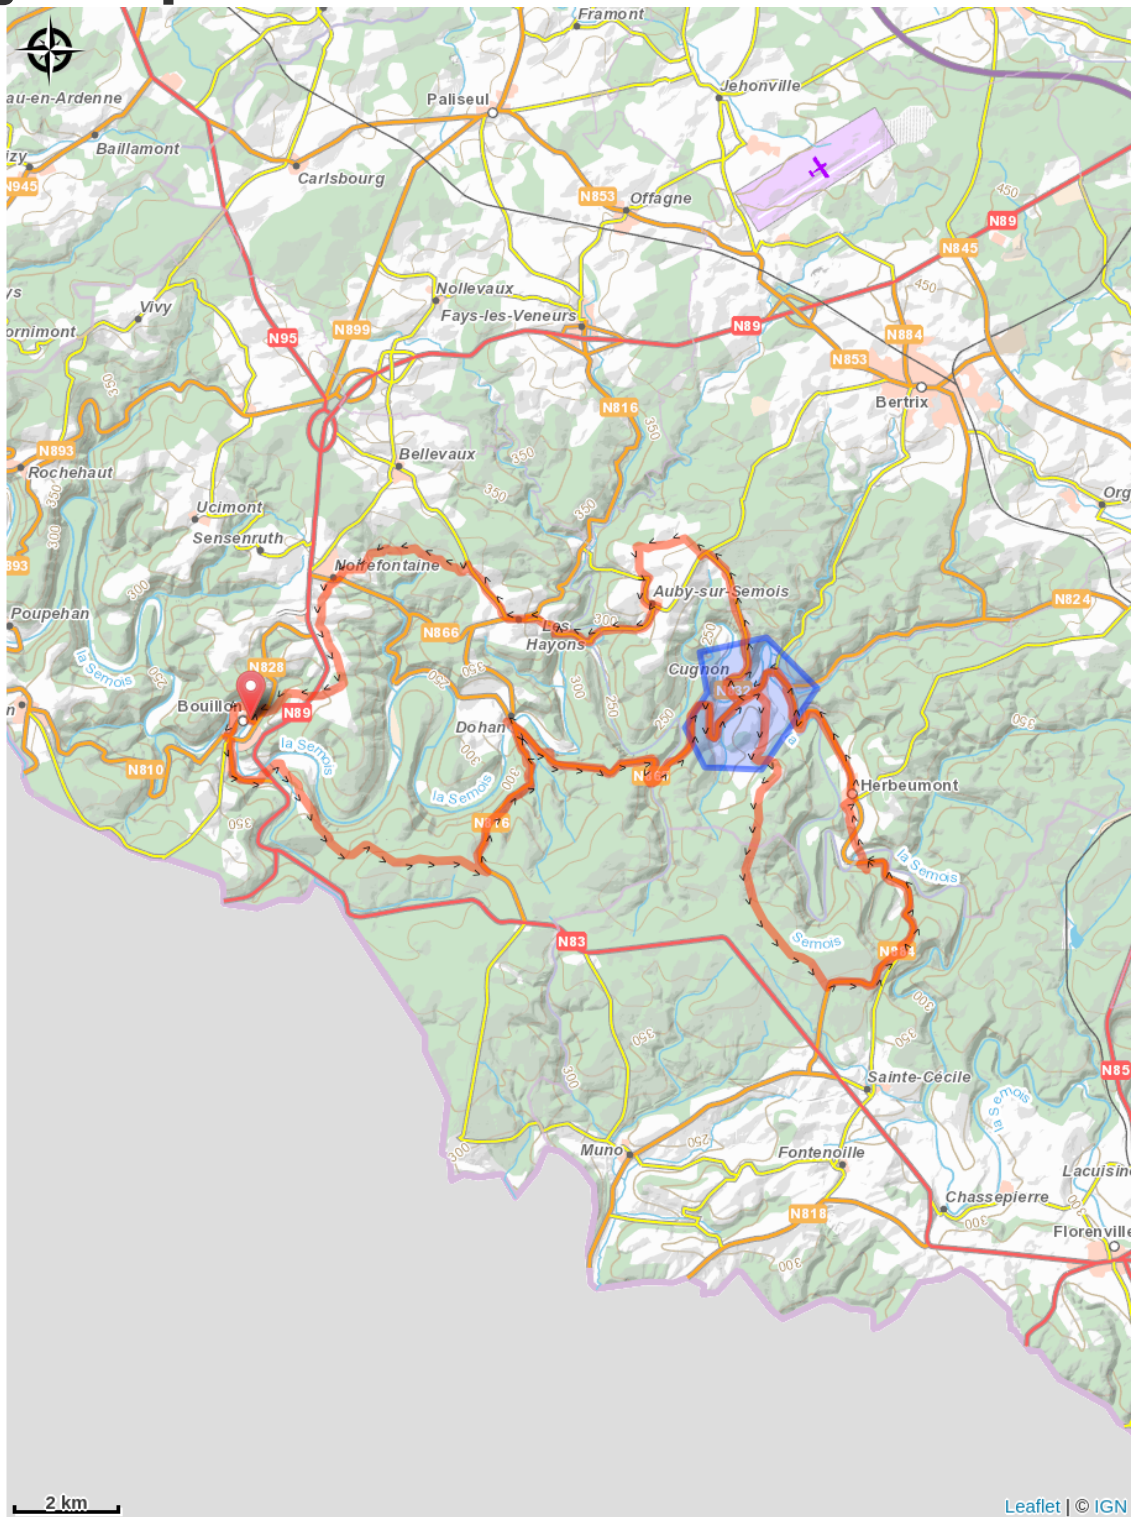

Departure : 6830 - Bouillon

Arrival : 6830 - Bouillon

Markings : No signage

Cities : 1. Bouillon

2. Bertrix

3. Florenville

4. Herbeumont

Altimetric profile

Min elevation 216 m Max elevation 430 m

58-57-55-54-60-47-42-41-43-70-72-73-42-47-61-96-59-52-58

This route, linking **Bouillon** and **Herbeumont**, combines three existing circuits: History 2 (short version), History 4 (The French Revolution), and Nature & Landscape 4.

If you plan to complete the full **59 km**, make sure to start with a good breakfast and fully charged batteries — the route features several climbs and descents.

Highlights include the **castle of Bouillon** and the **ruins of Herbeumont**, but the **spectacular viewpoints** carved by the meanders of the Semois River are equally worth the effort. The scenery constantly shifts from **forested hills** to **open valleys**, passing through **typical Ardennes villages**.

A free detailed cycling map with the full route and additional information is available at the local tourist offices — don't hesitate to ask for it before setting off.

On your path...

All useful information