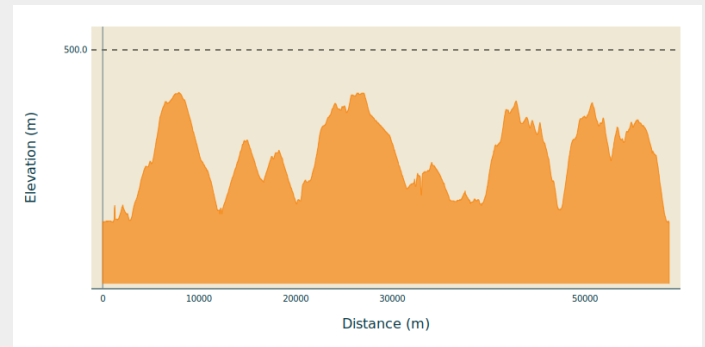

Circuit Histoire 2 - Châteaux (Bouillon et Herbeumont)

(MTPBA)

Useful information

Practice : Gravel

Length : 58.7 km

Trek ascent : 1332 m

Type : Loop

Trek

Departure : 6830 - Bouillon

Arrival : 6830 - Bouillon

Markings : No signage

Cities : 1. Bouillon

2. Bertrix

3. Florenville

4. Herbeumont

Altimetric profile

Min elevation 216 m Max elevation 430 m

58-57-55-54-60-47-42-41-43-70-72-73-42-47-61-96-59-52-58

This route, linking **Bouillon** and **Herbeumont**, combines three existing circuits: History 2 (short version), History 4 (The French Revolution), and Nature & Landscape 4.

If you plan to complete the full **59 km**, make sure to start with a good breakfast and fully charged batteries — the route features several climbs and descents.

Highlights include the **castle of Bouillon** and the **ruins of Herbeumont**, but the **spectacular viewpoints** carved by the meanders of the Semois River are equally worth the effort. The scenery constantly shifts from **forested hills** to **open valleys**, passing through **typical Ardennes villages**.