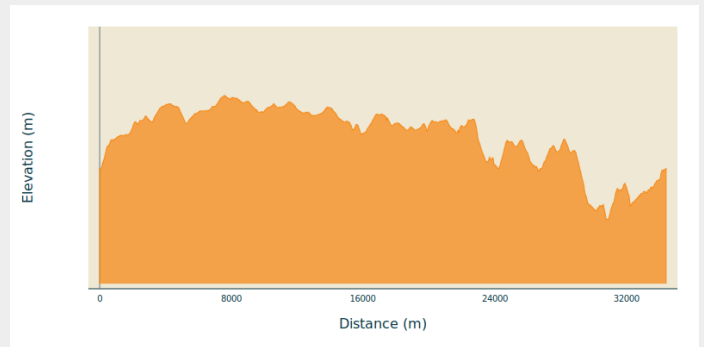

Gravel Paliseul Bertrix

(MTBA)

Useful information

Practice : Gravel

Duration : 2 h

Length : 34.4 km

Trek ascent : 601 m

Difficulty : Difficult

Type : Loop

Trek

Departure : 6850 - Paliseul

Arrival : 6850 - Paliseul

Markings : No signage

Cities : 1. Bertrix

2. Paliseul

3. Bouillon

Altimetric profile

Min elevation 262 m Max elevation 456 m

Challenging, technical gravel. The route is wooded in the south and more rural in the north.

On your path...

All useful information