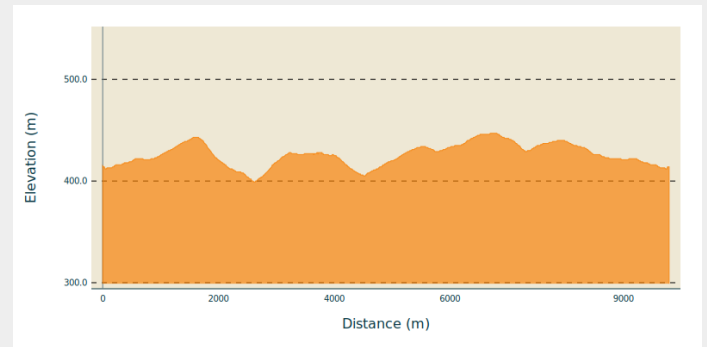

## Useful information

Practice : Mountain bike

Duration : 45 min

Length : 9.8 km

Trek ascent : 127 m

Difficulty : Easy

Type : Loop

# Trek

**Departure** : 6850 - Carlsbourg

**Arrival** : 6850 - Carlsbourg

**Markings** : 🚩 N3 (Mountain biker) - Blue

**Cities** : 1. Paliseul

## Altimetric profile

Min elevation 399 m Max elevation 447 m

Easy family mountain bike ride to discover the magnificent Defoi woods. Pass by 4 impressive trees. You'll also find explanations about our history and the 14-18 war.